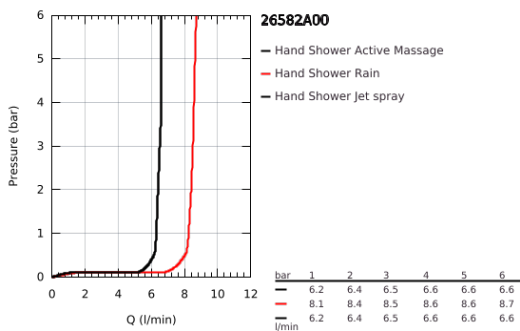

## 26 582 A00 RAINSHOWER SMARTACTIVE 130 CUBE HAND SHOWER 3 SPRAYS

### PRODUCT DESCRIPTION

- Colour: hard graphite
- spray plate in corresponding colour
- spray patterns: Rain, Jet, ActiveMassage
- maximum flow rate (at 3 bar): 8.5 l/min
- GROHE EcoJoy - less water, perfect flow
- GROHE DreamSpray - perfect spray pattern
- GROHE SmartTip showering spray selection via push of a ring
- GROHE LongLife finish
- GROHE SpeedClean - effortless limescale removal
- Inner WaterGuide - inner insulation for surface protection
- universal mounting system, fitting all standard shower hoses
- suitable for instantaneous heater
- min. recommended pressure 1.0 bar