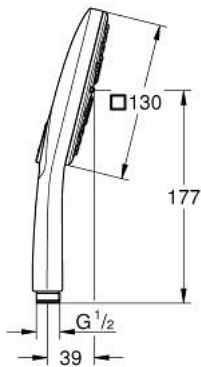

26 582 A00 RAINSHOWER SMARTACTIVE 130 CUBE HAND SHOWER 3 SPRAYS

PRODUCT DESCRIPTION

- Tyc: hard graphite
- spray plate in corresponding colour
- spray patterns: Rain, Jet, ActiveMassage
- maximum flow rate (at 3 bar): 8.5 l/min
- GROHE EcoJoy - Less water, perfect flow
- GROHE DreamSpray - perfect spray pattern
- GROHE SmartTip showering spray selection via push of a ring
- GROHE LongLife finish
- GROHE SpeedClean - effortless limescale removal
- Inner WaterGuide - inner insulation for surface protection
- universal mounting system, fitting all standard shower hoses
- suitable for instantaneous heater
- min. recommended pressure 1.0 bar

26 582 A00 RAINSHOWER SMARTACTIVE 130 CUBE HAND SHOWER 3 SPRAYS

SPARE PARTS

1: Dirt strainer (Spare part-nr. 0700200M)