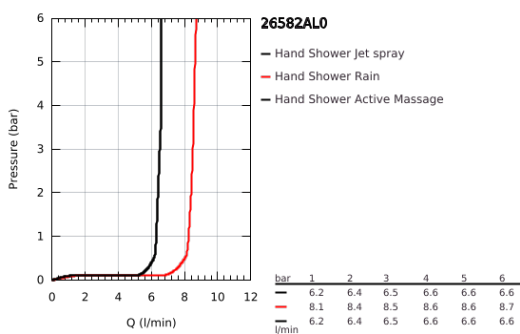

26 582 AL0 RAINSHOWER SMARTACTIVE 130 CUBE HAND SHOWER 3 SPRAYS

PRODUCT DESCRIPTION

- Colour: brushed hard graphite
- spray plate in corresponding colour
- spray patterns: Rain, Jet, ActiveMassage
- maximum flow rate (at 3 bar): 8.5 l/min
- GROHE EcoJoy - less water, perfect flow
- GROHE DreamSpray - perfect spray pattern
- GROHE SmartTip showering spray selection via push of a ring
- GROHE LongLife finish
- GROHE SpeedClean - effortless limescale removal
- Inner WaterGuide - inner insulation for surface protection
- universal mounting system, fitting all standard shower hoses
- suitable for instantaneous heater
- min. recommended pressure 1.0 bar

26 582 AL0 RAINSHOWER SMARTACTIVE 130 CUBE HAND SHOWER 3 SPRAYS

SPARE PARTS

1: Dirt strainer (Spare part-nr. 0700200M)