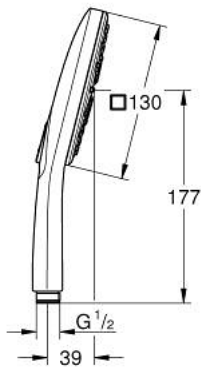

26 582 AL0 RAINSHOWER SMARTACTIVE 130 CUBE HAND SHOWER 3 SPRAYS

PRODUCT DESCRIPTION

- Tyc: brushed hard graphite
- spray plate in corresponding colour
- spray patterns: Rain, Jet, ActiveMassage
- maximum flow rate (at 3 bar): 8.5 l/min
- GROHE EcoJoy - Less water, perfect flow
- GROHE DreamSpray - perfect spray pattern
- GROHE SmartTip showering spray selection via push of a ring
- GROHE LongLife finish
- GROHE SpeedClean - effortless limescale removal
- Inner WaterGuide - inner insulation for surface protection
- universal mounting system, fitting all standard shower hoses
- suitable for instantaneous heater
- min. recommended pressure 1.0 bar

26 582 AL0 **RAINSHOWER SMARTACTIVE 130 CUBE HAND SHOWER 3 SPRAYS**

SPARE PARTS

1: Dirt strainer (Spare part-nr. 0700200M)