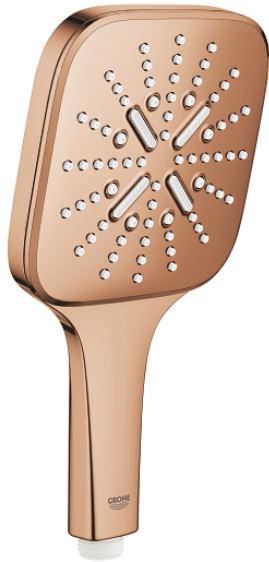

26 582 DA0 RAINSHOWER SMARTACTIVE 130 CUBE HAND SHOWER 3 SPRAYS

PRODUCT DESCRIPTION

- Colour: warm sunset
- spray plate in corresponding colour
- spray patterns: Rain, Jet, ActiveMassage
- maximum flow rate (at 3 bar): 8.5 l/min
- GROHE EcoJoy - less water, perfect flow
- GROHE DreamSpray - perfect spray pattern
- GROHE SmartTip showering spray selection via push of a ring
- GROHE LongLife finish
- GROHE SpeedClean - effortless limescale removal
- Inner WaterGuide - inner insulation for surface protection
- universal mounting system, fitting all standard shower hoses
- suitable for instantaneous heater
- min. recommended pressure 1.0 bar

26 582 DA0 RAINSHOWER SMARTACTIVE 130 CUBE HAND SHOWER 3 SPRAYS

SPARE PARTS

1: Dirt strainer (Spare part-nr. 0700200M)