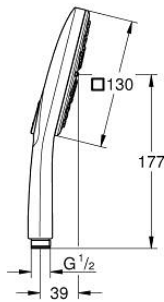

26 582 DA0 RAINSHOWER SMARTACTIVE 130 CUBE HAND SHOWER 3 SPRAYS

PRODUCT DESCRIPTION

- Colour: warm sunset
- spray plate in corresponding colour
- spray patterns: Rain, Jet, ActiveMassage
- maximum flow rate (at 3 bar): 8.5 l/min
- GROHE EcoJoy - less water, perfect flow
- GROHE DreamSpray - perfect spray pattern
- GROHE SmartTip showering spray selection via push of a ring
- GROHE LongLife finish
- GROHE SpeedClean - effortless limescale removal
- Inner WaterGuide - inner insulation for surface protection
- universal mounting system, fitting all standard shower hoses
- suitable for instantaneous heater
- min. recommended pressure 1.0 bar

26 582 DA0 RAINSHOWER SMARTACTIVE 130 CUBE HAND SHOWER 3 SPRAYS

SPARE PARTS

1: Dirt strainer (Spare part-nr. 0700200M)