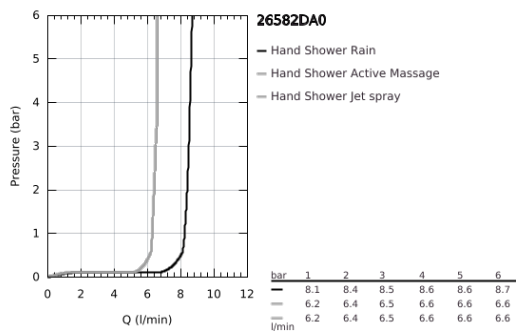

26 582 DA0 RAINSHOWER SMARTACTIVE 130 CUBE HAND SHOWER 3 SPRAYS

PRODUCT DESCRIPTION

- Colour: warm sunset
- spray plate in corresponding colour
- spray patterns: Rain, Jet, ActiveMassage
- maximum flow rate (at 3 bar): 8.5 l/min
- GROHE EcoJoy - less water, perfect flow
- GROHE DreamSpray - perfect spray pattern
- GROHE SmartTip showering spray selection via push of a ring
- GROHE LongLife finish
- GROHE SpeedClean - effortless limescale removal
- Inner WaterGuide - inner insulation for surface protection
- universal mounting system, fitting all standard shower hoses
- suitable for instantaneous heater
- min. recommended pressure 1.0 bar

26 582 DA0 RAINSHOWER SMARTACTIVE 130 CUBE HAND SHOWER 3 SPRAYS

SPARE PARTS

1: Dirt strainer (Spare part-nr. 0700200M)