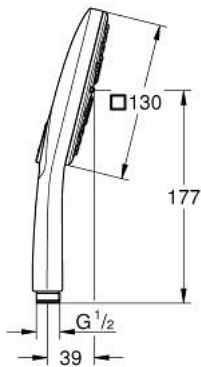

### PRODUCT DESCRIPTION

- Tyc: warm sunset
- spray plate in corresponding colour
- spray patterns: Rain, Jet, ActiveMassage
- maximum flow rate (at 3 bar): 8.5 l/min
- GROHE EcoJoy - Less water, perfect flow
- GROHE DreamSpray - perfect spray pattern
- GROHE SmartTip showering spray selection via push of a ring
- GROHE LongLife finish
- GROHE SpeedClean - effortless limescale removal
- Inner WaterGuide - inner insulation for surface protection
- universal mounting system, fitting all standard shower hoses
- suitable for instantaneous heater
- min. recommended pressure 1.0 bar