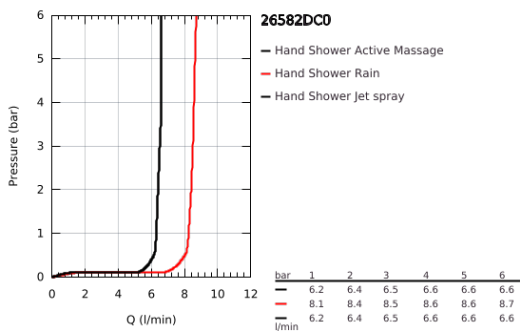

26 582 DC0 RAINSHOWER SMARTACTIVE 130 CUBE HAND SHOWER 3 SPRAYS

PRODUCT DESCRIPTION

- Colour: supersteel
- spray plate in corresponding colour
- spray patterns: Rain, Jet, ActiveMassage
- maximum flow rate (at 3 bar): 8.5 l/min
- GROHE EcoJoy - less water, perfect flow
- GROHE DreamSpray - perfect spray pattern
- GROHE SmartTip showering spray selection via push of a ring
- GROHE LongLife finish
- GROHE SpeedClean - effortless limescale removal
- Inner WaterGuide - inner insulation for surface protection
- universal mounting system, fitting all standard shower hoses
- suitable for instantaneous heater

26 582 DC0 RAINSHOWER SMARTACTIVE 130 CUBE HAND SHOWER 3 SPRAYS

SPARE PARTS

1: Dirt strainer (Spare part-nr. 0700200M)