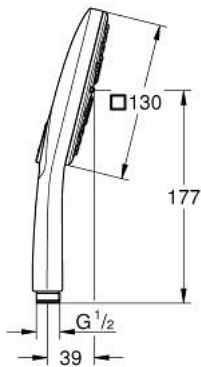

26 582 DC0 RAINSHOWER SMARTACTIVE 130 CUBE HAND SHOWER 3 SPRAYS

PRODUCT DESCRIPTION

- Tyc: supersteel
- spray plate in corresponding colour
- spray patterns: Rain, Jet, ActiveMassage
- maximum flow rate (at 3 bar): 8.5 l/min
- GROHE EcoJoy - Less water, perfect flow
- GROHE DreamSpray - perfect spray pattern
- GROHE SmartTip showering spray selection via push of a ring
- GROHE LongLife finish
- GROHE SpeedClean - effortless limescale removal
- Inner WaterGuide - inner insulation for surface protection
- universal mounting system, fitting all standard shower hoses
- suitable for instantaneous heater

26 582 DC0 RAINSHOWER SMARTACTIVE 130 CUBE HAND SHOWER 3 SPRAYS

SPARE PARTS

1: Dirt strainer (Spare part-nr. 0700200M)