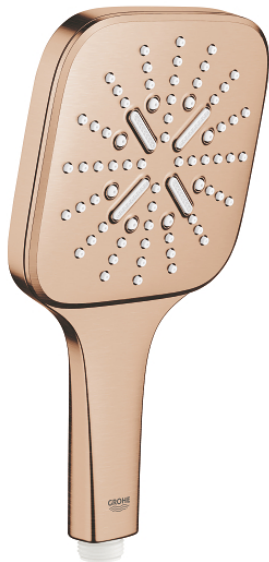

26 582 DL0 RAINSHOWER SMARTACTIVE 130 CUBE HAND SHOWER 3 SPRAYS

PRODUCT DESCRIPTION

- Colour: brushed warm sunset
- spray plate in corresponding colour
- spray patterns: Rain, Jet, ActiveMassage
- maximum flow rate (at 3 bar): 8.5 l/min
- GROHE EcoJoy - less water, perfect flow
- GROHE DreamSpray - perfect spray pattern
- GROHE SmartTip showering spray selection via push of a ring
- GROHE LongLife finish
- GROHE SpeedClean - effortless limescale removal
- Inner WaterGuide - inner insulation for surface protection
- universal mounting system, fitting all standard shower hoses
- suitable for instantaneous heater
- min. recommended pressure 1.0 bar

26 582 DL0 RAINSHOWER SMARTACTIVE 130 CUBE HAND SHOWER 3 SPRAYS

SPARE PARTS

1: Dirt strainer (Spare part-nr. 0700200M)