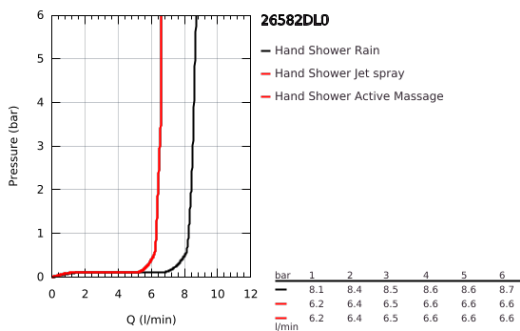

26 582 DL0 RAINSHOWER SMARTACTIVE 130 CUBE HAND SHOWER 3 SPRAYS

PRODUCT DESCRIPTION

- Colour: brushed warm sunset
- spray plate in corresponding colour
- spray patterns: Rain, Jet, ActiveMassage
- maximum flow rate (at 3 bar): 8.5 l/min
- GROHE EcoJoy - less water, perfect flow
- GROHE DreamSpray - perfect spray pattern
- GROHE SmartTip showering spray selection via push of a ring
- GROHE LongLife finish
- GROHE SpeedClean - effortless limescale removal
- Inner WaterGuide - inner insulation for surface protection
- universal mounting system, fitting all standard shower hoses
- suitable for instantaneous heater
- min. recommended pressure 1.0 bar

26 582 DL0 RAINSHOWER SMARTACTIVE 130 CUBE HAND SHOWER 3 SPRAYS

SPARE PARTS

1: Dirt strainer (Spare part-nr. 0700200M)