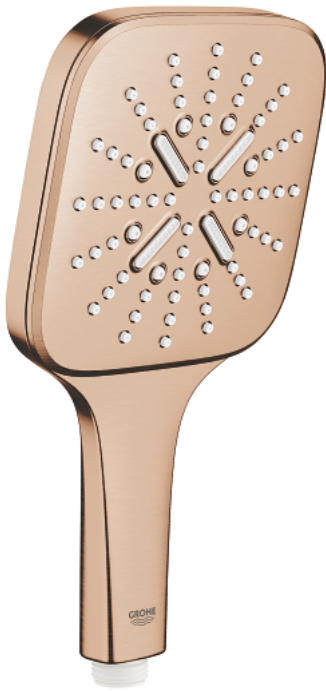

26 582 DL0 RAINSHOWER SMARTACTIVE 130 CUBE HAND SHOWER 3 SPRAYS

PRODUCT DESCRIPTION

- Tyc: brushed warm sunset
- spray plate in corresponding colour
- spray patterns: Rain, Jet, ActiveMassage
- maximum flow rate (at 3 bar): 8.5 l/min
- GROHE EcoJoy - Less water, perfect flow
- GROHE DreamSpray - perfect spray pattern
- GROHE SmartTip showering spray selection via push of a ring
- GROHE LongLife finish
- GROHE SpeedClean - effortless limescale removal
- Inner WaterGuide - inner insulation for surface protection
- universal mounting system, fitting all standard shower hoses
- suitable for instantaneous heater
- min. recommended pressure 1.0 bar

26 582 DL0 RAINSHOWER SMARTACTIVE 130 CUBE HAND SHOWER 3 SPRAYS

SPARE PARTS

1: Dirt strainer (Spare part-nr. 0700200M)