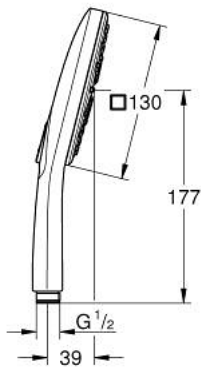

26 582 DL0 RAINSHOWER SMARTACTIVE 130 CUBE HAND SHOWER 3 SPRAYS

PRODUCT DESCRIPTION

- Tyc: brushed warm sunset
- spray plate in corresponding colour
- spray patterns: Rain, Jet, ActiveMassage
- maximum flow rate (at 3 bar): 8.5 l/min
- GROHE EcoJoy - Less water, perfect flow
- GROHE DreamSpray - perfect spray pattern
- GROHE SmartTip showering spray selection via push of a ring
- GROHE LongLife finish
- GROHE SpeedClean - effortless limescale removal
- Inner WaterGuide - inner insulation for surface protection
- universal mounting system, fitting all standard shower hoses
- suitable for instantaneous heater
- min. recommended pressure 1.0 bar

26 582 DL0 RAINSHOWER SMARTACTIVE 130 CUBE HAND SHOWER 3 SPRAYS

SPARE PARTS

1: Dirt strainer (Spare part-nr. 0700200M)