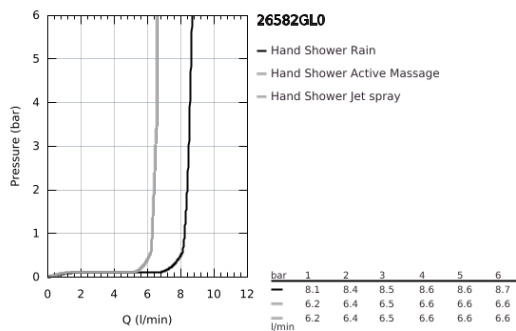

26 582 GL0 RAINSHOWER SMARTACTIVE 130 CUBE HAND SHOWER 3 SPRAYS

PRODUCT DESCRIPTION

- Colour: cool sunrise
- spray plate in corresponding colour
- spray patterns: Rain, Jet, ActiveMassage
- maximum flow rate (at 3 bar): 8.5 l/min
- GROHE EcoJoy - less water, perfect flow
- GROHE DreamSpray - perfect spray pattern
- GROHE SmartTip showering spray selection via push of a ring
- GROHE LongLife finish
- GROHE SpeedClean - effortless limescale removal
- Inner WaterGuide - inner insulation for surface protection
- universal mounting system, fitting all standard shower hoses
- suitable for instantaneous heater
- min. recommended pressure 1.0 bar

26 582 GL0 RAINSHOWER SMARTACTIVE 130 CUBE HAND SHOWER 3 SPRAYS

SPARE PARTS

1: Dirt strainer (Spare part-nr. 0700200M)