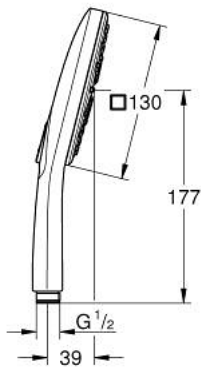

26 582 GL0 RAINSHOWER SMARTACTIVE 130 CUBE HAND SHOWER 3 SPRAYS

PRODUCT DESCRIPTION

- Tyc: cool sunrise
- spray plate in corresponding colour
- spray patterns: Rain, Jet, ActiveMassage
- maximum flow rate (at 3 bar): 8.5 l/min
- GROHE EcoJoy - Less water, perfect flow
- GROHE DreamSpray - perfect spray pattern
- GROHE SmartTip showering spray selection via push of a ring
- GROHE LongLife finish
- GROHE SpeedClean - effortless limescale removal
- Inner WaterGuide - inner insulation for surface protection
- universal mounting system, fitting all standard shower hoses
- suitable for instantaneous heater
- min. recommended pressure 1.0 bar

26 582 GL0 **RAINSHOWER SMARTACTIVE 130 CUBE HAND SHOWER 3 SPRAYS**

SPARE PARTS

1: Dirt strainer (Spare part-nr. 0700200M)