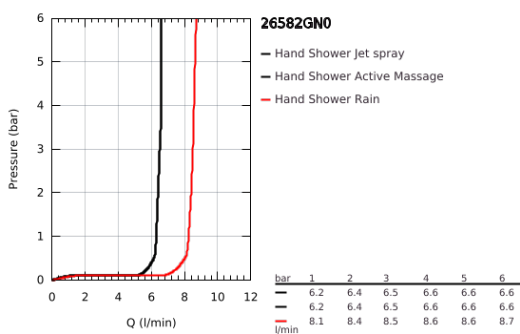

26 582 GN0 RAINSHOWER SMARTACTIVE 130 CUBE HAND SHOWER 3 SPRAYS

PRODUCT DESCRIPTION

- Colour: brushed cool sunrise
- spray plate in corresponding colour
- spray patterns: Rain, Jet, ActiveMassage
- maximum flow rate (at 3 bar): 8.5 l/min
- GROHE EcoJoy - less water, perfect flow
- GROHE DreamSpray - perfect spray pattern
- GROHE SmartTip showering spray selection via push of a ring
- GROHE LongLife finish
- GROHE SpeedClean - effortless limescale removal
- Inner WaterGuide - inner insulation for surface protection
- universal mounting system, fitting all standard shower hoses
- suitable for instantaneous heater
- min. recommended pressure 1.0 bar

26 582 GN0 **RAINSHOWER SMARTACTIVE 130 CUBE HAND SHOWER 3 SPRAYS**

SPARE PARTS

1: Dirt strainer (Spare part-nr. 0700200M)