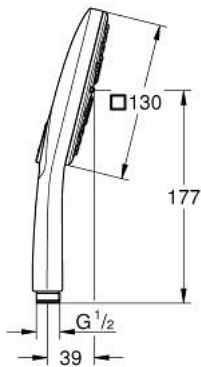

### PRODUCT DESCRIPTION

- Tyc: brushed cool sunrise
- spray plate in corresponding colour
- spray patterns: Rain, Jet, ActiveMassage
- maximum flow rate (at 3 bar): 8.5 l/min
- GROHE EcoJoy - Less water, perfect flow
- GROHE DreamSpray - perfect spray pattern
- GROHE SmartTip showering spray selection via push of a ring
- GROHE LongLife finish
- GROHE SpeedClean - effortless limescale removal
- Inner WaterGuide - inner insulation for surface protection
- universal mounting system, fitting all standard shower hoses
- suitable for instantaneous heater
- min. recommended pressure 1.0 bar

26 582 GN0 **RAINSHOWER SMARTACTIVE 130 CUBE HAND SHOWER 3 SPRAYS**

**SPARE PARTS**

1: Dirt strainer (Spare part-nr. 0700200M)