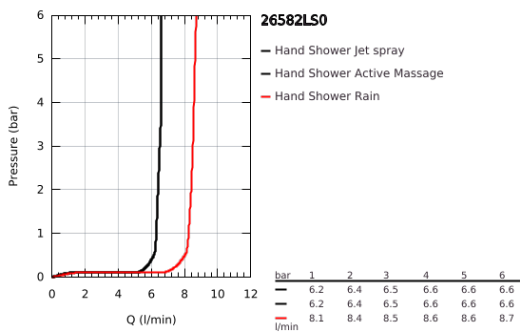

26 582 LS0 RAINSHOWER SMARTACTIVE 130 CUBE HAND SHOWER 3 SPRAYS

PRODUCT DESCRIPTION

- Colour: moon white
- spray plate moon white
- spray patterns: Rain, Jet, ActiveMassage
- maximum flow rate (at 3 bar): 8.5 l/min
- GROHE EcoJoy - less water, perfect flow
- GROHE DreamSpray - perfect spray pattern
- GROHE SmartTip showering spray selection via push of a ring
- GROHE LongLife finish
- GROHE SpeedClean - effortless limescale removal
- Inner WaterGuide - inner insulation for surface protection
- universal mounting system, fitting all standard shower hoses
- suitable for instantaneous heater

26 582 LS0 **RAINSHOWER SMARTACTIVE 130 CUBE HAND SHOWER 3 SPRAYS**

SPARE PARTS

1: Dirt strainer (Spare part-nr. 0700200M)