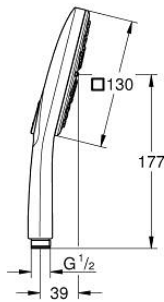

26 582 LS0 RAINSHOWER SMARTACTIVE 130 CUBE HAND SHOWER 3 SPRAYS

PRODUCT DESCRIPTION

- Colour: moon white
- spray plate moon white
- spray patterns: Rain, Jet, ActiveMassage
- maximum flow rate (at 3 bar): 8.5 l/min
- GROHE EcoJoy - less water, perfect flow
- GROHE DreamSpray - perfect spray pattern
- GROHE SmartTip showering spray selection via push of a ring
- GROHE LongLife finish
- GROHE SpeedClean - effortless limescale removal
- Inner WaterGuide - inner insulation for surface protection
- universal mounting system, fitting all standard shower hoses
- suitable for instantaneous heater

26 582 LS0 **RAINSHOWER SMARTACTIVE 130 CUBE HAND SHOWER 3 SPRAYS**

SPARE PARTS

1: Dirt strainer (Spare part-nr. 0700200M)