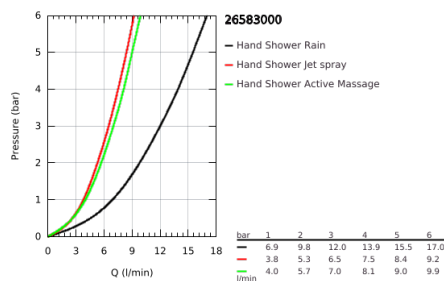

26 583 000 RAINSHOWER SMARTACTIVE 130 CUBE SHOWER RAIL SET 3 SPRAYS

PRODUCT DESCRIPTION

- Colour: chrome
- consisting of:
 - Rainshower SmartActive 130 Cube hand shower 3 sprays (26 550)
 - maximum flow rate (at 3 bar): 12 l/min
 - shower rail 600 mm
 - with wall holders made of metal
 - shower hose Silverflex 1750 mm 1/2" x 1/2" (28 388)
 - GROHE EasyReach tray
 - GROHE DreamSpray - perfect spray pattern
 - GROHE LongLife finish
 - GROHE FastFixation Plus adjustable distance between brackets for adaption to existing drilling holes
 - GROHE TileFix adjustable depth on upper and lower bracket
 - GROHE SpeedClean - effortless limescale removal
 - Inner WaterGuide - inner insulation for surface protection
 - TwistStop - to prevent hose from twisting
 - suitable for instantaneous heater

26 583 000 **RAINSHOWER SMARTACTIVE 130 CUBE SHOWER RAIL SET 3 SPRAYS**

SPARE PARTS

- 1: Shower rail holder (Spare part-nr. 48425000)
- 2: Glide element (Spare part-nr. 48424000)
- 3: Soap dish (Spare part-nr. 48426000)
- 4: Dirt strainer (Spare part-nr. 0700200M)