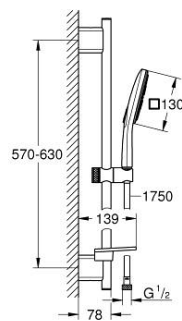

26 583 000 RAINSHOWER SMARTACTIVE 130 CUBE SHOWER RAIL SET 3 SPRAYS

PRODUCT DESCRIPTION

- Colour: chrome
- consisting of:
 - Rainshower SmartActive 130 Cube hand shower 3 sprays (26 550)
 - maximum flow rate (at 3 bar): 12 l/min
 - shower rail 600 mm
 - with wall holders made of metal
 - shower hose Silverflex 1750 mm 1/2" x 1/2" (28 388)
 - GROHE EasyReach tray
 - GROHE DreamSpray - perfect spray pattern
 - GROHE LongLife finish
 - GROHE FastFixation Plus adjustable distance between brackets for adaption to existing drilling holes
 - GROHE TileFix adjustable depth on upper and lower bracket
 - GROHE SpeedClean - effortless limescale removal
 - Inner WaterGuide - inner insulation for surface protection
 - TwistStop - to prevent hose from twisting
 - suitable for instantaneous heater

26 583 000 **RAINSHOWER SMARTACTIVE 130 CUBE SHOWER RAIL SET 3 SPRAYS**

SPARE PARTS

- 1: Shower rail holder (Spare part-nr. 48425000)
- 2: Glide element (Spare part-nr. 48424000)
- 3: Soap dish (Spare part-nr. 48426000)
- 4: Dirt strainer (Spare part-nr. 0700200M)