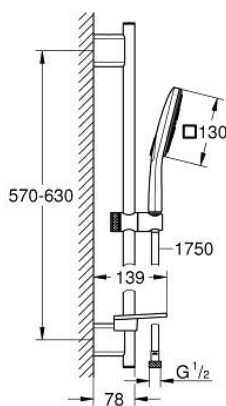

26 583 000 RAINSHOWER SMARTACTIVE 130 CUBE SHOWER RAIL SET 3 SPRAYS

PRODUCT DESCRIPTION

- Tyc: Chrome
- consisting of:
 - Rainshower SmartActive 130 Cube hand shower 3 sprays (26 550)
 - maximum flow rate (at 3 bar): 12 l/min
 - shower rail 600 mm
 - with wall holders made of metal
 - shower hose Silverflex 1750 mm 1/2" x 1/2" (28 388)
 - GROHE EasyReach tray
 - GROHE DreamSpray - perfect spray pattern
 - GROHE LongLife finish
 - GROHE FastFixation Plus adjustable distance between brackets for adaption to existing drilling holes
 - GROHE TileFix adjustable depth on upper and lower bracket
 - GROHE SpeedClean - effortless limescale removal
 - Inner WaterGuide - inner insulation for surface protection
 - TwistStop - to prevent hose from twisting
 - suitable for instantaneous heater

26 583 000 **RAINSHOWER SMARTACTIVE 130 CUBE SHOWER RAIL SET 3 SPRAYS**

SPARE PARTS

- 1: Shower rail holder (Spare part-nr. 48425000)
- 2: Glide element (Spare part-nr. 48424000)
- 3: Soap dish (Spare part-nr. 48426000)
- 4: Dirt strainer (Spare part-nr. 0700200M)