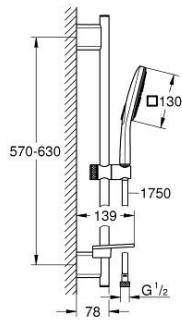

26 584 000 RAINSHOWER SMARTACTIVE 130 CUBE SHOWER RAIL SET 3 SPRAYS

PRODUCT DESCRIPTION

- Colour: chrome
- consisting of:
 - hand shower Rainshower SmartActive 130 Cube (26 582)
 - maximum flow rate (at 3 bar): 8.5 l/min
 - shower rail 600 mm
 - with wall holders made of metal
 - shower hose Silverflex 1750 mm 1/2" x 1/2" (28 388)
 - GROHE EasyReach tray
 - GROHE EcoJoy - less water, perfect flow
 - GROHE DreamSpray - perfect spray pattern
 - GROHE LongLife finish
 - GROHE FastFixation Plus adjustable distance between brackets for adaption to existing drilling holes
 - GROHE TileFix adjustable depth on upper and lower bracket
 - GROHE SpeedClean - effortless limescale removal
 - Inner WaterGuide - inner insulation for surface protection
 - TwistStop - to prevent hose from twisting
 - suitable for instantaneous heater

26 584 000 **RAINSHOWER SMARTACTIVE 130 CUBE SHOWER RAIL SET 3 SPRAYS**

SPARE PARTS

- 1: Shower rail holder (Spare part-nr. 48425000)
- 2: Glide element (Spare part-nr. 48424000)
- 3: Soap dish (Spare part-nr. 48426000)
- 4: Dirt strainer (Spare part-nr. 0700200M)