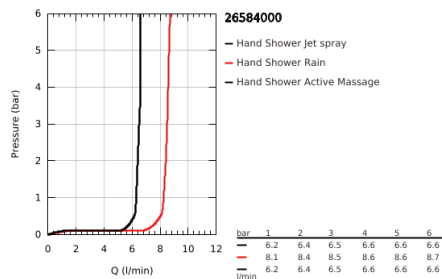

26 584 000 RAINSHOWER SMARTACTIVE 130 CUBE SHOWER RAIL SET 3 SPRAYS

PRODUCT DESCRIPTION

- Colour: chrome
- consisting of:
 - hand shower Rainshower SmartActive 130 Cube (26 582)
 - maximum flow rate (at 3 bar): 8.5 l/min
 - shower rail 600 mm
 - with wall holders made of metal
 - shower hose Silverflex 1750 mm 1/2" x 1/2" (28 388)
 - GROHE EasyReach tray
 - GROHE EcoJoy - less water, perfect flow
 - GROHE DreamSpray - perfect spray pattern
 - GROHE LongLife finish
 - GROHE FastFixation Plus adjustable distance between brackets for adaption to existing drilling holes
 - GROHE TileFix adjustable depth on upper and lower bracket
 - GROHE SpeedClean - effortless limescale removal
 - Inner WaterGuide - inner insulation for surface protection
 - TwistStop - to prevent hose from twisting
 - suitable for instantaneous heater

26 584 000 **RAINSHOWER SMARTACTIVE 130 CUBE SHOWER RAIL SET 3 SPRAYS**

SPARE PARTS

- 1: Shower rail holder (Spare part-nr. 48425000)
- 2: Glide element (Spare part-nr. 48424000)
- 3: Soap dish (Spare part-nr. 48426000)
- 4: Dirt strainer (Spare part-nr. 0700200M)