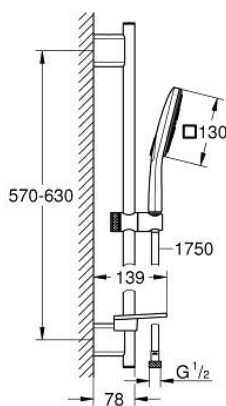

## 26 584 000 RAINSHOWER SMARTACTIVE 130 CUBE SHOWER RAIL SET 3 SPRAYS

### PRODUCT DESCRIPTION

- Tyc: Chrome
- consisting of:
  - hand shower Rainshower SmartActive 130 Cube (26 582)
  - maximum flow rate (at 3 bar): 8.5 l/min
  - shower rail 600 mm
  - with wall holders made of metal
  - shower hose Silverflex 1750 mm 1/2" x 1/2" (28 388)
  - GROHE EasyReach tray
  - GROHE EcoJoy - Less water, perfect flow
  - GROHE DreamSpray - perfect spray pattern
  - GROHE LongLife finish
  - GROHE FastFixation Plus adjustable distance between brackets for adaption to existing drilling holes
  - GROHE TileFix adjustable depth on upper and lower bracket
  - GROHE SpeedClean - effortless limescale removal
  - Inner WaterGuide - inner insulation for surface protection
  - TwistStop - to prevent hose from twisting
  - suitable for instantaneous heater

26 584 000 **RAINSHOWER SMARTACTIVE 130 CUBE SHOWER RAIL SET 3 SPRAYS**

**SPARE PARTS**

- 1: Shower rail holder (Spare part-nr. 48425000)
- 2: Glide element (Spare part-nr. 48424000)
- 3: Soap dish (Spare part-nr. 48426000)
- 4: Dirt strainer (Spare part-nr. 0700200M)