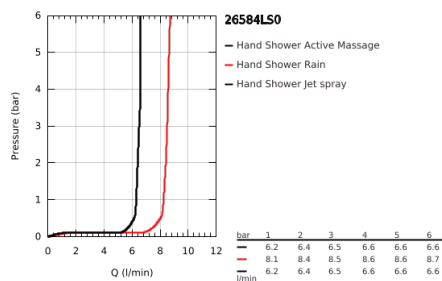

26 584 LS0 RAINSHOWER SMARTACTIVE 130 CUBE SHOWER RAIL SET 3 SPRAYS

PRODUCT DESCRIPTION

- Colour: moon white
- consisting of:
 - hand shower Rainshower SmartActive 130 Cube (26 582)
 - maximum flow rate (at 3 bar): 8.5 l/min
 - spray plate moon white
 - shower rail 600 mm
 - with wall holders made of metal
 - shower hose Silverflex 1750 mm 1/2" x 1/2" (28 388)
 - GROHE EasyReach tray
 - GROHE EcoJoy - less water, perfect flow
 - GROHE DreamSpray - perfect spray pattern
 - GROHE LongLife finish
 - GROHE FastFixation Plus adjustable distance between brackets for adaption to existing drilling holes
 - GROHE TileFix adjustable depth on upper and lower bracket
 - GROHE SpeedClean - effortless limescale removal
 - Inner WaterGuide - inner insulation for surface protection
 - TwistStop - to prevent hose from twisting
 - suitable for instantaneous heater

26 584 LS0 RAINSHOWER SMARTACTIVE 130 CUBE SHOWER RAIL SET 3 SPRAYS

SPARE PARTS

- 1: Shower rail holder (Spare part-nr. 48425000)
- 2: Glide element (Spare part-nr. 48424000)
- 3: Soap dish (Spare part-nr. 48426000)
- 4: Dirt strainer (Spare part-nr. 0700200M)