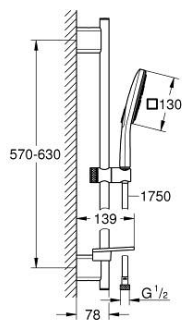

26 584 LS0 RAINSHOWER SMARTACTIVE 130 CUBE SHOWER RAIL SET 3 SPRAYS

PRODUCT DESCRIPTION

- Colour: moon white
- consisting of:
 - hand shower Rainshower SmartActive 130 Cube (26 582)
 - maximum flow rate (at 3 bar): 8.5 l/min
 - spray plate moon white
 - shower rail 600 mm
 - with wall holders made of metal
 - shower hose Silverflex 1750 mm 1/2" x 1/2" (28 388)
 - GROHE EasyReach tray
 - GROHE EcoJoy - less water, perfect flow
 - GROHE DreamSpray - perfect spray pattern
 - GROHE LongLife finish
 - GROHE FastFixation Plus adjustable distance between brackets for adaption to existing drilling holes
 - GROHE TileFix adjustable depth on upper and lower bracket
 - GROHE SpeedClean - effortless limescale removal
 - Inner WaterGuide - inner insulation for surface protection
 - TwistStop - to prevent hose from twisting
 - suitable for instantaneous heater

26 584 LS0 RAINSHOWER SMARTACTIVE 130 CUBE SHOWER RAIL SET 3 SPRAYS

SPARE PARTS

- 1: Shower rail holder (Spare part-nr. 48425000)
- 2: Glide element (Spare part-nr. 48424000)
- 3: Soap dish (Spare part-nr. 48426000)
- 4: Dirt strainer (Spare part-nr. 0700200M)