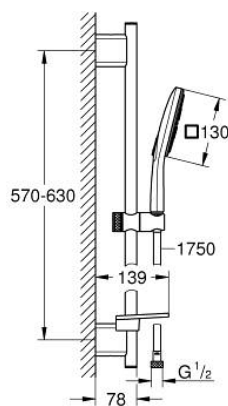

26 584 LS0 RAINSHOWER SMARTACTIVE 130 CUBE SHOWER RAIL SET 3 SPRAYS

PRODUCT DESCRIPTION

- Tyc: moon white
- consisting of:
 - hand shower Rainshower SmartActive 130 Cube (26 582)
 - maximum flow rate (at 3 bar): 8.5 l/min
 - spray plate moon white
 - shower rail 600 mm
 - with wall holders made of metal
 - shower hose Silverflex 1750 mm 1/2" x 1/2" (28 388)
 - GROHE EasyReach tray
 - GROHE EcoJoy - Less water, perfect flow
 - GROHE DreamSpray - perfect spray pattern
 - GROHE LongLife finish
 - GROHE FastFixation Plus adjustable distance between brackets for adaption to existing drilling holes
 - GROHE TileFix adjustable depth on upper and lower bracket
 - GROHE SpeedClean - effortless limescale removal
 - Inner WaterGuide - inner insulation for surface protection
 - TwistStop - to prevent hose from twisting
 - suitable for instantaneous heater

26 584 LS0 RAINSHOWER SMARTACTIVE 130 CUBE SHOWER RAIL SET 3 SPRAYS

SPARE PARTS

- 1: Shower rail holder (Spare part-nr. 48425000)
- 2: Glide element (Spare part-nr. 48424000)
- 3: Soap dish (Spare part-nr. 48426000)
- 4: Dirt strainer (Spare part-nr. 0700200M)