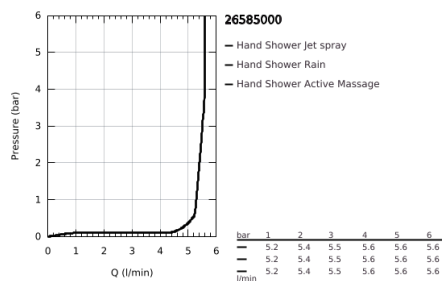

26 585 000 RAINSHOWER SMARTACTIVE 130 CUBE SHOWER RAIL SET 3 SPRAYS

PRODUCT DESCRIPTION

- Colour: chrome
- consisting of:
 - hand shower Rainshower SmartActive 130 Cube (26 552)
 - maximum flow rate (at 3 bar): 5.5 l/min
 - shower rail 600 mm
 - with wall holders made of metal
- Rotaflex Metal Long-Life TwistStop shower hose 1750 mm (28 025)
- GROHE EasyReach tray
- GROHE EcoJoy - less water, perfect flow
- GROHE DreamSpray - perfect spray pattern
- GROHE LongLife finish
- GROHE FastFixation Plus adjustable distance between brackets for adaption to existing drilling holes
- GROHE TileFix adjustable depth on upper and lower bracket
- GROHE SpeedClean - effortless limescale removal
- Inner WaterGuide - inner insulation for surface protection
- TwistStop - to prevent hose from twisting
- suitable for instantaneous heater

26 585 000 **RAINSHOWER SMARTACTIVE 130 CUBE SHOWER RAIL SET 3 SPRAYS**

SPARE PARTS

- 1: Shower rail holder (Spare part-nr. 48425000)
- 2: Glide element (Spare part-nr. 48424000)
- 3: Soap dish (Spare part-nr. 48426000)
- 4: Dirt strainer (Spare part-nr. 0700200M)