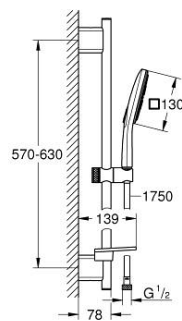

26 585 000 RAINSHOWER SMARTACTIVE 130 CUBE SHOWER RAIL SET 3 SPRAYS

PRODUCT DESCRIPTION

- Colour: chrome
- consisting of:
 - hand shower Rainshower SmartActive 130 Cube (26 552)
 - maximum flow rate (at 3 bar): 5.5 l/min
 - shower rail 600 mm
 - with wall holders made of metal
- Rotaflex Metal Long-Life TwistStop shower hose 1750 mm (28 025)
- GROHE EasyReach tray
- GROHE EcoJoy - less water, perfect flow
- GROHE DreamSpray - perfect spray pattern
- GROHE LongLife finish
- GROHE FastFixation Plus adjustable distance between brackets for adaption to existing drilling holes
- GROHE TileFix adjustable depth on upper and lower bracket
- GROHE SpeedClean - effortless limescale removal
- Inner WaterGuide - inner insulation for surface protection
- TwistStop - to prevent hose from twisting
- suitable for instantaneous heater

26 585 000 **RAINSHOWER SMARTACTIVE 130 CUBE SHOWER RAIL SET 3 SPRAYS**

SPARE PARTS

- 1: Shower rail holder (Spare part-nr. 48425000)
- 2: Glide element (Spare part-nr. 48424000)
- 3: Soap dish (Spare part-nr. 48426000)
- 4: Dirt strainer (Spare part-nr. 0700200M)