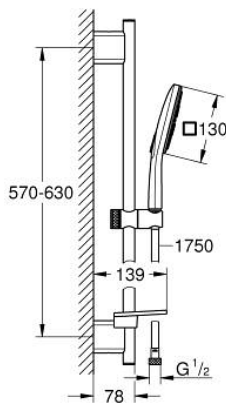

26 585 000 RAINSHOWER SMARTACTIVE 130 CUBE SHOWER RAIL SET 3 SPRAYS

PRODUCT DESCRIPTION

- Tyc: Chrome
- consisting of:
 - hand shower Rainshower SmartActive 130 Cube (26 552)
 - maximum flow rate (at 3 bar): 5.5 l/min
 - shower rail 600 mm
 - with wall holders made of metal
- Rotaflex Metal Long-Life TwistStop shower hose 1750 mm (28 025)
- GROHE EasyReach tray
- GROHE EcoJoy - Less water, perfect flow
- GROHE DreamSpray - perfect spray pattern
- GROHE LongLife finish
- GROHE FastFixation Plus adjustable distance between brackets for adaption to existing drilling holes
- GROHE TileFix adjustable depth on upper and lower bracket
- GROHE SpeedClean - effortless limescale removal
- Inner WaterGuide - inner insulation for surface protection
- TwistStop - to prevent hose from twisting
- suitable for instantaneous heater

26 585 000 **RAINSHOWER SMARTACTIVE 130 CUBE SHOWER RAIL SET 3 SPRAYS**

SPARE PARTS

- 1: Shower rail holder (Spare part-nr. 48425000)
- 2: Glide element (Spare part-nr. 48424000)
- 3: Soap dish (Spare part-nr. 48426000)
- 4: Dirt strainer (Spare part-nr. 0700200M)