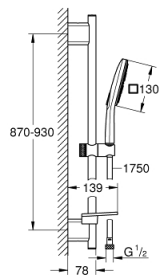

26 586 000 **RAINSHOWER SMARTACTIVE 130 CUBE SHOWER RAIL SET 3 SPRAYS**

**PRODUCT DESCRIPTION**

- Colour: chrome
- consisting of:
  - Rainshower SmartActive 130 Cube hand shower 3 sprays (26 550)
  - maximum flow rate (at 3 bar): 12 l/min
  - shower rail 900 mm
  - with wall holders made of metal
  - shower hose Silverflex 1750 mm 1/2" x 1/2" (28 388)
  - GROHE EasyReach tray
  - GROHE DreamSpray - perfect spray pattern
  - GROHE LongLife finish
  - GROHE FastFixation Plus adjustable distance between brackets for adaption to existing drilling holes
  - GROHE TileFix adjustable depth on upper and lower bracket
  - GROHE SpeedClean - effortless limescale removal
  - Inner WaterGuide - inner insulation for surface protection
  - TwistStop - to prevent hose from twisting
  - suitable for instantaneous heater

## 26 586 000 RAINSHOWER SMARTACTIVE 130 CUBE SHOWER RAIL SET 3 SPRAYS

### SPARE PARTS

- 1: Shower rail holder (Spare part-nr. 48425000)
- 2: Glide element (Spare part-nr. 48424000)
- 3: Soap dish (Spare part-nr. 48426000)
- 4: Dirt strainer (Spare part-nr. 0700200M)