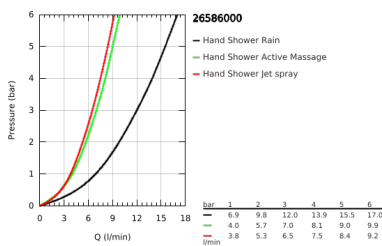

26 586 000 **RAINSHOWER SMARTACTIVE 130 CUBE SHOWER RAIL SET 3 SPRAYS**

**PRODUCT DESCRIPTION**

- Colour: chrome
- consisting of:
  - Rainshower SmartActive 130 Cube hand shower 3 sprays (26 550)
  - maximum flow rate (at 3 bar): 12 l/min
  - shower rail 900 mm
  - with wall holders made of metal
  - shower hose Silverflex 1750 mm 1/2" x 1/2" (28 388)
  - GROHE EasyReach tray
  - GROHE DreamSpray - perfect spray pattern
  - GROHE LongLife finish
  - GROHE FastFixation Plus adjustable distance between brackets for adaption to existing drilling holes
  - GROHE TileFix adjustable depth on upper and lower bracket
  - GROHE SpeedClean - effortless limescale removal
  - Inner WaterGuide - inner insulation for surface protection
  - TwistStop - to prevent hose from twisting
  - suitable for instantaneous heater

## 26 586 000 RAINSHOWER SMARTACTIVE 130 CUBE SHOWER RAIL SET 3 SPRAYS