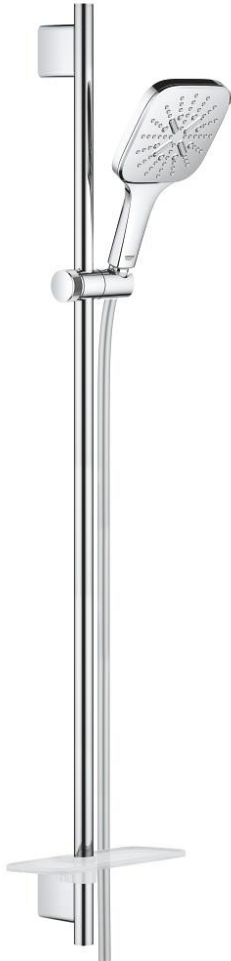

## 26 586 000 RAINSHOWER SMARTACTIVE 130 CUBE SHOWER RAIL SET 3 SPRAYS

### PRODUCT DESCRIPTION

- Tyc: Chrome
- consisting of:
  - Rainshower SmartActive 130 Cube hand shower 3 sprays (26 550)
  - maximum flow rate (at 3 bar): 12 l/min
  - shower rail 900 mm
  - with wall holders made of metal
  - shower hose Silverflex 1750 mm 1/2" x 1/2" (28 388)
  - GROHE EasyReach tray
  - GROHE DreamSpray - perfect spray pattern
  - GROHE LongLife finish
  - GROHE FastFixation Plus adjustable distance between brackets for adaption to existing drilling holes
  - GROHE TileFix adjustable depth on upper and lower bracket
  - GROHE SpeedClean - effortless limescale removal
  - Inner WaterGuide - inner insulation for surface protection
  - TwistStop - to prevent hose from twisting
  - suitable for instantaneous heater

26 586 000 **RAINSHOWER SMARTACTIVE 130 CUBE SHOWER RAIL SET 3 SPRAYS**

**SPARE PARTS**

- 1: Shower rail holder (Spare part-nr. 48425000)
- 2: Glide element (Spare part-nr. 48424000)
- 3: Soap dish (Spare part-nr. 48426000)
- 4: Dirt strainer (Spare part-nr. 0700200M)