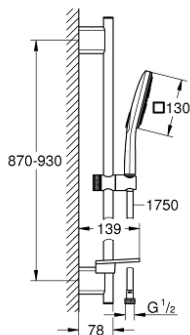

## 26 586 000 RAINSHOWER SMARTACTIVE 130 CUBE SHOWER RAIL SET 3 SPRAYS

### PRODUCT DESCRIPTION

- Tyc: Chrome
- consisting of:
  - Rainshower SmartActive 130 Cube hand shower 3 sprays (26 550)
  - maximum flow rate (at 3 bar): 12 l/min
  - shower rail 900 mm
  - with wall holders made of metal
  - shower hose Silverflex 1750 mm 1/2" x 1/2" (28 388)
  - GROHE EasyReach tray
  - GROHE DreamSpray - perfect spray pattern
  - GROHE LongLife finish
  - GROHE FastFixation Plus adjustable distance between brackets for adaption to existing drilling holes
  - GROHE TileFix adjustable depth on upper and lower bracket
  - GROHE SpeedClean - effortless limescale removal
  - Inner WaterGuide - inner insulation for surface protection
  - TwistStop - to prevent hose from twisting
  - suitable for instantaneous heater

26 586 000 **RAINSHOWER SMARTACTIVE 130 CUBE SHOWER RAIL SET 3 SPRAYS**

**SPARE PARTS**

- 1: Shower rail holder (Spare part-nr. 48425000)
- 2: Glide element (Spare part-nr. 48424000)
- 3: Soap dish (Spare part-nr. 48426000)
- 4: Dirt strainer (Spare part-nr. 0700200M)