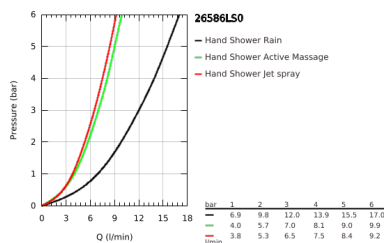

## 26 586 LS0 RAINSHOWER SMARTACTIVE 130 CUBE SHOWER RAIL SET 3 SPRAYS

### PRODUCT DESCRIPTION

- Colour: moon white
- consisting of:
  - Rainshower SmartActive 130 Cube hand shower 3 sprays (26 550)
  - maximum flow rate (at 3 bar): 12 l/min
  - spray plate moon white
  - shower rail 900 mm
  - with wall holders made of metal
  - shower hose Silverflex 1750 mm 1/2" x 1/2" (28 388)
  - GROHE EasyReach tray
  - GROHE DreamSpray - perfect spray pattern
  - GROHE LongLife finish
  - GROHE FastFixation Plus adjustable distance between brackets for adaption to existing drilling holes
  - GROHE TileFix adjustable depth on upper and lower bracket
  - GROHE SpeedClean - effortless limescale removal
  - Inner WaterGuide - inner insulation for surface protection
  - TwistStop - to prevent hose from twisting
  - suitable for instantaneous heater