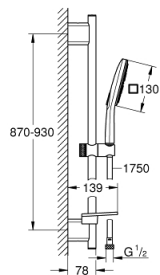

## 26 586 LS0 RAINSHOWER SMARTACTIVE 130 CUBE SHOWER RAIL SET 3 SPRAYS

### PRODUCT DESCRIPTION

- Colour: moon white
- consisting of:
  - Rainshower SmartActive 130 Cube hand shower 3 sprays (26 550)
  - maximum flow rate (at 3 bar): 12 l/min
  - spray plate moon white
  - shower rail 900 mm
  - with wall holders made of metal
  - shower hose Silverflex 1750 mm 1/2" x 1/2" (28 388)
  - GROHE EasyReach tray
  - GROHE DreamSpray - perfect spray pattern
  - GROHE LongLife finish
  - GROHE FastFixation Plus adjustable distance between brackets for adaption to existing drilling holes
  - GROHE TileFix adjustable depth on upper and lower bracket
  - GROHE SpeedClean - effortless limescale removal
  - Inner WaterGuide - inner insulation for surface protection
  - TwistStop - to prevent hose from twisting
  - suitable for instantaneous heater

### SPARE PARTS

- 1: Shower rail holder (Spare part-nr. 48425000)
- 2: Glide element (Spare part-nr. 48424000)
- 3: Soap dish (Spare part-nr. 48426000)
- 4: Dirt strainer (Spare part-nr. 0700200M)