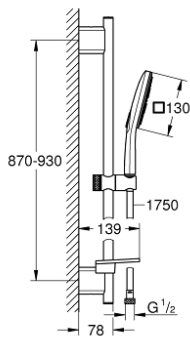

26 586 LS0 RAINSHOWER SMARTACTIVE 130 CUBE SHOWER RAIL SET 3 SPRAYS

PRODUCT DESCRIPTION

- Tyc: moon white
- consisting of:
 - Rainshower SmartActive 130 Cube hand shower 3 sprays (26 550)
 - maximum flow rate (at 3 bar): 12 l/min
 - spray plate moon white
 - shower rail 900 mm
 - with wall holders made of metal
 - shower hose Silverflex 1750 mm 1/2" x 1/2" (28 388)
 - GROHE EasyReach tray
 - GROHE DreamSpray - perfect spray pattern
 - GROHE LongLife finish
 - GROHE FastFixation Plus adjustable distance between brackets for adaption to existing drilling holes
 - GROHE TileFix adjustable depth on upper and lower bracket
 - GROHE SpeedClean - effortless limescale removal
 - Inner WaterGuide - inner insulation for surface protection
 - TwistStop - to prevent hose from twisting
 - suitable for instantaneous heater

26 586 LS0 RAINSHOWER SMARTACTIVE 130 CUBE SHOWER RAIL SET 3 SPRAYS

SPARE PARTS

- 1: Shower rail holder (Spare part-nr. 48425000)
- 2: Glide element (Spare part-nr. 48424000)
- 3: Soap dish (Spare part-nr. 48426000)
- 4: Dirt strainer (Spare part-nr. 0700200M)