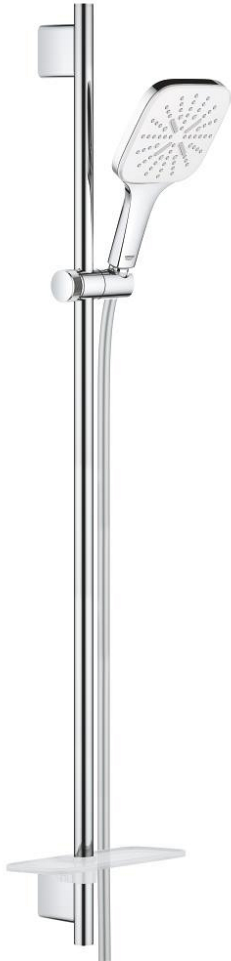

26 586 LS0 RAINSHOWER SMARTACTIVE 130 CUBE SHOWER RAIL SET 3 SPRAYS

PRODUCT DESCRIPTION

- Tyc: moon white
- consisting of:
 - Rainshower SmartActive 130 Cube hand shower 3 sprays (26 550)
 - maximum flow rate (at 3 bar): 12 l/min
 - spray plate moon white
 - shower rail 900 mm
 - with wall holders made of metal
 - shower hose Silverflex 1750 mm 1/2" x 1/2" (28 388)
 - GROHE EasyReach tray
 - GROHE DreamSpray - perfect spray pattern
 - GROHE LongLife finish
 - GROHE FastFixation Plus adjustable distance between brackets for adaption to existing drilling holes
 - GROHE TileFix adjustable depth on upper and lower bracket
 - GROHE SpeedClean - effortless limescale removal
 - Inner WaterGuide - inner insulation for surface protection
 - TwistStop - to prevent hose from twisting
 - suitable for instantaneous heater

26 586 LS0 RAINSHOWER SMARTACTIVE 130 CUBE SHOWER RAIL SET 3 SPRAYS

SPARE PARTS

- 1: Shower rail holder (Spare part-nr. 48425000)
- 2: Glide element (Spare part-nr. 48424000)
- 3: Soap dish (Spare part-nr. 48426000)
- 4: Dirt strainer (Spare part-nr. 0700200M)