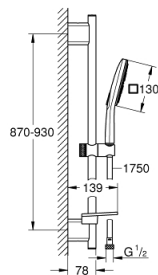

26 587 000 RAINSHOWER SMARTACTIVE 130 CUBE SHOWER RAIL SET 3 SPRAYS

PRODUCT DESCRIPTION

- Colour: chrome
- consisting of:
 - hand shower Rainshower SmartActive 130 Cube (26 582)
 - maximum flow rate (at 3 bar): 8.5 l/min
 - shower rail 900 mm
 - with wall holders made of metal
 - shower hose Silverflex 1750 mm 1/2" x 1/2" (28 388)
 - GROHE EasyReach tray
 - GROHE EcoJoy - less water, perfect flow
 - GROHE DreamSpray - perfect spray pattern
 - GROHE LongLife finish
 - GROHE FastFixation Plus adjustable distance between brackets for adaption to existing drilling holes
 - GROHE TileFix adjustable depth on upper and lower bracket
 - GROHE SpeedClean - effortless limescale removal
 - Inner WaterGuide - inner insulation for surface protection
 - TwistStop - to prevent hose from twisting
 - suitable for instantaneous heater

26 587 000 RAINSHOWER SMARTACTIVE 130 CUBE SHOWER RAIL SET 3 SPRAYS

SPARE PARTS

- 1: Shower rail holder (Spare part-nr. 48425000)
- 2: Glide element (Spare part-nr. 48424000)
- 3: Soap dish (Spare part-nr. 48426000)
- 4: Dirt strainer (Spare part-nr. 0700200M)