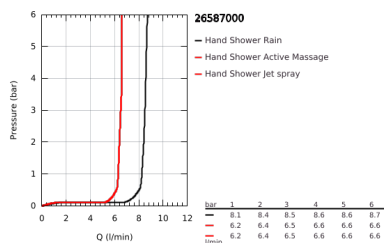

26 587 000 RAINSHOWER SMARTACTIVE 130 CUBE SHOWER RAIL SET 3 SPRAYS

PRODUCT DESCRIPTION

- Colour: chrome
- consisting of:
 - hand shower Rainshower SmartActive 130 Cube (26 582)
 - maximum flow rate (at 3 bar): 8.5 l/min
 - shower rail 900 mm
 - with wall holders made of metal
 - shower hose Silverflex 1750 mm 1/2" x 1/2" (28 388)
 - GROHE EasyReach tray
 - GROHE EcoJoy - less water, perfect flow
 - GROHE DreamSpray - perfect spray pattern
 - GROHE LongLife finish
 - GROHE FastFixation Plus adjustable distance between brackets for adaption to existing drilling holes
 - GROHE TileFix adjustable depth on upper and lower bracket
 - GROHE SpeedClean - effortless limescale removal
 - Inner WaterGuide - inner insulation for surface protection
 - TwistStop - to prevent hose from twisting
 - suitable for instantaneous heater