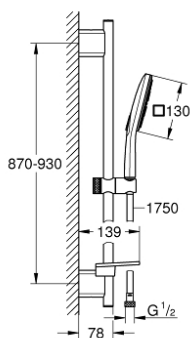

26 587 000 RAINSHOWER SMARTACTIVE 130 CUBE SHOWER RAIL SET 3 SPRAYS

PRODUCT DESCRIPTION

- Tyc: Chrome
- consisting of:
 - hand shower Rainshower SmartActive 130 Cube (26 582)
 - maximum flow rate (at 3 bar): 8.5 l/min
 - shower rail 900 mm
 - with wall holders made of metal
 - shower hose Silverflex 1750 mm 1/2" x 1/2" (28 388)
 - GROHE EasyReach tray
 - GROHE EcoJoy - Less water, perfect flow
 - GROHE DreamSpray - perfect spray pattern
 - GROHE LongLife finish
 - GROHE FastFixation Plus adjustable distance between brackets for adaption to existing drilling holes
 - GROHE TileFix adjustable depth on upper and lower bracket
 - GROHE SpeedClean - effortless limescale removal
 - Inner WaterGuide - inner insulation for surface protection
 - TwistStop - to prevent hose from twisting
 - suitable for instantaneous heater

26 587 000 **RAINSHOWER SMARTACTIVE 130 CUBE SHOWER RAIL SET 3 SPRAYS**

SPARE PARTS

- 1: Shower rail holder (Spare part-nr. 48425000)
- 2: Glide element (Spare part-nr. 48424000)
- 3: Soap dish (Spare part-nr. 48426000)
- 4: Dirt strainer (Spare part-nr. 0700200M)