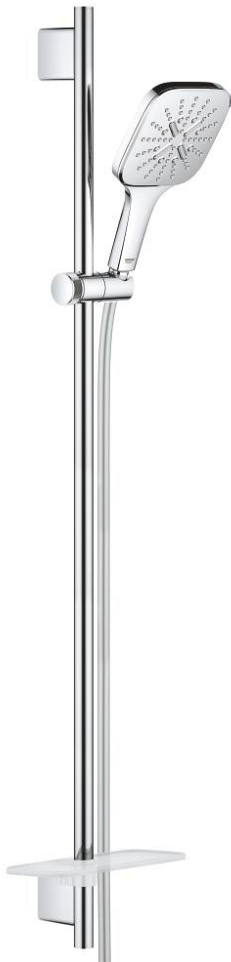

26 587 000 RAINSHOWER SMARTACTIVE 130 CUBE SHOWER RAIL SET 3 SPRAYS

PRODUCT DESCRIPTION

- Tyc: Chrome
- consisting of:
 - hand shower Rainshower SmartActive 130 Cube (26 582)
 - maximum flow rate (at 3 bar): 8.5 l/min
 - shower rail 900 mm
 - with wall holders made of metal
 - shower hose Silverflex 1750 mm 1/2" x 1/2" (28 388)
 - GROHE EasyReach tray
 - GROHE EcoJoy - Less water, perfect flow
 - GROHE DreamSpray - perfect spray pattern
 - GROHE LongLife finish
 - GROHE FastFixation Plus adjustable distance between brackets for adaption to existing drilling holes
 - GROHE TileFix adjustable depth on upper and lower bracket
 - GROHE SpeedClean - effortless limescale removal
 - Inner WaterGuide - inner insulation for surface protection
 - TwistStop - to prevent hose from twisting
 - suitable for instantaneous heater

26 587 000 **RAINSHOWER SMARTACTIVE 130 CUBE SHOWER RAIL SET 3 SPRAYS**

SPARE PARTS

- 1: Shower rail holder (Spare part-nr. 48425000)
- 2: Glide element (Spare part-nr. 48424000)
- 3: Soap dish (Spare part-nr. 48426000)
- 4: Dirt strainer (Spare part-nr. 0700200M)