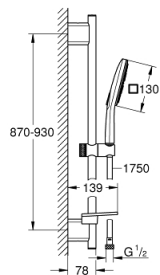

26 587 LS0 RAINSHOWER SMARTACTIVE 130 CUBE SHOWER RAIL SET 3 SPRAYS

PRODUCT DESCRIPTION

- Colour: moon white
- consisting of:
 - hand shower Rainshower SmartActive 130 Cube (26 582)
 - maximum flow rate (at 3 bar): 8.5 l/min
 - spray plate moon white
 - shower rail 900 mm
 - with wall holders made of metal
 - shower hose Silverflex 1750 mm 1/2" x 1/2" (28 388)
 - GROHE EasyReach tray
 - GROHE EcoJoy - less water, perfect flow
 - GROHE DreamSpray - perfect spray pattern
 - GROHE LongLife finish
 - GROHE FastFixation Plus adjustable distance between brackets for adaption to existing drilling holes
 - GROHE TileFix adjustable depth on upper and lower bracket
 - GROHE SpeedClean - effortless limescale removal
 - Inner WaterGuide - inner insulation for surface protection
 - TwistStop - to prevent hose from twisting
 - suitable for instantaneous heater

26 587 LS0 RAINSHOWER SMARTACTIVE 130 CUBE SHOWER RAIL SET 3 SPRAYS

SPARE PARTS

- 1: Shower rail holder (Spare part-nr. 48425000)
- 2: Glide element (Spare part-nr. 48424000)
- 3: Soap dish (Spare part-nr. 48426000)
- 4: Dirt strainer (Spare part-nr. 0700200M)