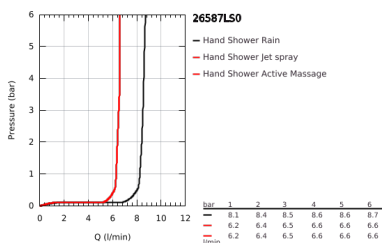

26 587 LS0 RAINSHOWER SMARTACTIVE 130 CUBE SHOWER RAIL SET 3 SPRAYS

PRODUCT DESCRIPTION

- Colour: moon white
- consisting of:
 - hand shower Rainshower SmartActive 130 Cube (26 582)
 - maximum flow rate (at 3 bar): 8.5 l/min
 - spray plate moon white
 - shower rail 900 mm
 - with wall holders made of metal
 - shower hose Silverflex 1750 mm 1/2" x 1/2" (28 388)
 - GROHE EasyReach tray
 - GROHE EcoJoy - less water, perfect flow
 - GROHE DreamSpray - perfect spray pattern
 - GROHE LongLife finish
 - GROHE FastFixation Plus adjustable distance between brackets for adaption to existing drilling holes
 - GROHE TileFix adjustable depth on upper and lower bracket
 - GROHE SpeedClean - effortless limescale removal
 - Inner WaterGuide - inner insulation for surface protection
 - TwistStop - to prevent hose from twisting
 - suitable for instantaneous heater