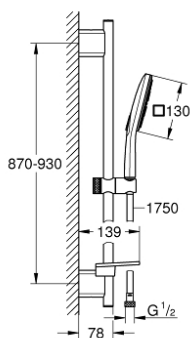

## 26 587 LS0 RAINSHOWER SMARTACTIVE 130 CUBE SHOWER RAIL SET 3 SPRAYS

### PRODUCT DESCRIPTION

- Tyc: moon white
- consisting of:
  - hand shower Rainshower SmartActive 130 Cube (26 582)
  - maximum flow rate (at 3 bar): 8.5 l/min
  - spray plate moon white
  - shower rail 900 mm
  - with wall holders made of metal
  - shower hose Silverflex 1750 mm 1/2" x 1/2" (28 388)
  - GROHE EasyReach tray
  - GROHE EcoJoy - Less water, perfect flow
  - GROHE DreamSpray - perfect spray pattern
  - GROHE LongLife finish
  - GROHE FastFixation Plus adjustable distance between brackets for adaption to existing drilling holes
  - GROHE TileFix adjustable depth on upper and lower bracket
  - GROHE SpeedClean - effortless limescale removal
  - Inner WaterGuide - inner insulation for surface protection
  - TwistStop - to prevent hose from twisting
  - suitable for instantaneous heater

### SPARE PARTS

- 1: Shower rail holder (Spare part-nr. 48425000)
- 2: Glide element (Spare part-nr. 48424000)
- 3: Soap dish (Spare part-nr. 48426000)
- 4: Dirt strainer (Spare part-nr. 0700200M)