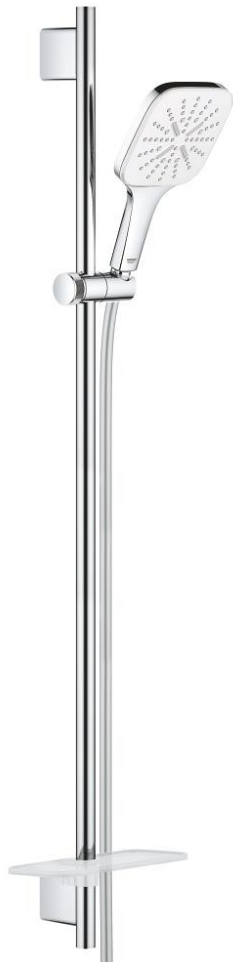

## 26 587 LS0 RAINSHOWER SMARTACTIVE 130 CUBE SHOWER RAIL SET 3 SPRAYS

### PRODUCT DESCRIPTION

- Tyc: moon white
- consisting of:
  - hand shower Rainshower SmartActive 130 Cube (26 582)
  - maximum flow rate (at 3 bar): 8.5 l/min
  - spray plate moon white
  - shower rail 900 mm
  - with wall holders made of metal
  - shower hose Silverflex 1750 mm 1/2" x 1/2" (28 388)
  - GROHE EasyReach tray
  - GROHE EcoJoy - Less water, perfect flow
  - GROHE DreamSpray - perfect spray pattern
  - GROHE LongLife finish
  - GROHE FastFixation Plus adjustable distance between brackets for adaption to existing drilling holes
  - GROHE TileFix adjustable depth on upper and lower bracket
  - GROHE SpeedClean - effortless limescale removal
  - Inner WaterGuide - inner insulation for surface protection
  - TwistStop - to prevent hose from twisting
  - suitable for instantaneous heater

### SPARE PARTS

- 1: Shower rail holder (Spare part-nr. 48425000)
- 2: Glide element (Spare part-nr. 48424000)
- 3: Soap dish (Spare part-nr. 48426000)
- 4: Dirt strainer (Spare part-nr. 0700200M)