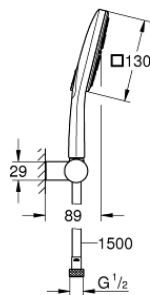

26 588 000 RAINSHOWER SMARTACTIVE 130 CUBE WALL HOLDER SET 3 SPRAYS

PRODUCT DESCRIPTION

- Colour: chrome
- consisting of:
 - hand shower Rainshower SmartActive 130 Cube (26 582)
 - maximum flow rate (at 3 bar): 8.5 l/min
 - wall shower holder, adjustable (27 055)
 - Silverflex shower hose 1500 mm 1/2" x 1/2" (28 364)
 - GROHE EcoJoy - less water, perfect flow
 - GROHE DreamSpray - perfect spray pattern
 - GROHE LongLife finish
 - GROHE SpeedClean - effortless limescale removal
 - Inner WaterGuide - inner insulation for surface protection
 - TwistStop - to prevent hose from twisting
 - suitable for instantaneous heater

26 588 000 **RAINSHOWER SMARTACTIVE 130 CUBE WALL HOLDER SET 3 SPRAYS**

SPARE PARTS

1: Dirt strainer (Spare part-nr. 0700200M)