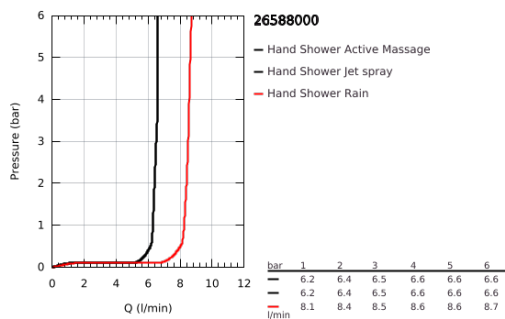

26 588 000 RAINSHOWER SMARTACTIVE 130 CUBE WALL HOLDER SET 3 SPRAYS

PRODUCT DESCRIPTION

- Colour: chrome
- consisting of:
 - hand shower Rainshower SmartActive 130 Cube (26 582)
 - maximum flow rate (at 3 bar): 8.5 l/min
 - wall shower holder, adjustable (27 055)
 - Silverflex shower hose 1500 mm 1/2" x 1/2" (28 364)
 - GROHE EcoJoy - less water, perfect flow
 - GROHE DreamSpray - perfect spray pattern
 - GROHE LongLife finish
 - GROHE SpeedClean - effortless limescale removal
 - Inner WaterGuide - inner insulation for surface protection
 - TwistStop - to prevent hose from twisting
 - suitable for instantaneous heater