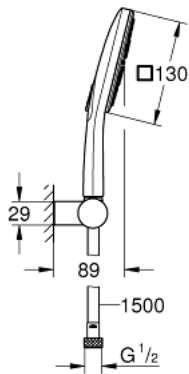

## 26 588 000 RAINSHOWER SMARTACTIVE 130 CUBE WALL HOLDER SET 3 SPRAYS

### PRODUCT DESCRIPTION

- Tyc: Chrome
- consisting of:
  - hand shower Rainshower SmartActive 130 Cube (26 582)
  - maximum flow rate (at 3 bar): 8.5 l/min
  - wall shower holder, adjustable (27 055)
  - Silverflex shower hose 1500 mm 1/2" x 1/2" (28 364)
  - GROHE EcoJoy - Less water, perfect flow
  - GROHE DreamSpray - perfect spray pattern
  - GROHE LongLife finish
  - GROHE SpeedClean - effortless limescale removal
  - Inner WaterGuide - inner insulation for surface protection
  - TwistStop - to prevent hose from twisting
  - suitable for instantaneous heater