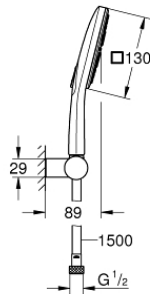

26 588 LS0 RAINSHOWER SMARTACTIVE 130 CUBE WALL HOLDER SET 3 SPRAYS

PRODUCT DESCRIPTION

- Colour: moon white
- consisting of:
 - hand shower Rainshower SmartActive 130 Cube (26 582)
 - maximum flow rate (at 3 bar): 8.5 l/min
 - spray plate moon white
 - wall shower holder, adjustable (27 055)
 - Silverflex shower hose 1500 mm 1/2" x 1/2" (28 364)
 - GROHE EcoJoy - less water, perfect flow
 - GROHE DreamSpray - perfect spray pattern
 - GROHE LongLife finish
 - GROHE SpeedClean - effortless limescale removal
 - Inner WaterGuide - inner insulation for surface protection
 - TwistStop - to prevent hose from twisting
 - suitable for instantaneous heater

26 588 LS0 RAINSHOWER SMARTACTIVE 130 CUBE WALL HOLDER SET 3 SPRAYS

SPARE PARTS

1: Dirt strainer (Spare part-nr. 0700200M)