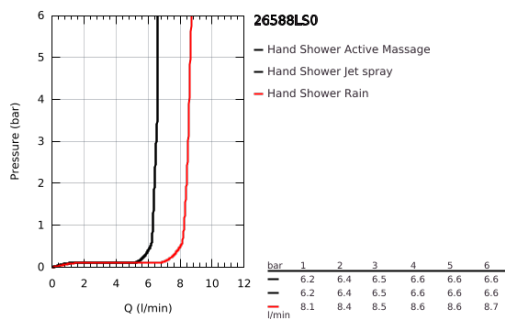

26 588 LS0 RAINSHOWER SMARTACTIVE 130 CUBE WALL HOLDER SET 3 SPRAYS

PRODUCT DESCRIPTION

- Colour: moon white
- consisting of:
 - hand shower Rainshower SmartActive 130 Cube (26 582)
 - maximum flow rate (at 3 bar): 8.5 l/min
 - spray plate moon white
 - wall shower holder, adjustable (27 055)
 - Silverflex shower hose 1500 mm 1/2" x 1/2" (28 364)
 - GROHE EcoJoy - less water, perfect flow
 - GROHE DreamSpray - perfect spray pattern
 - GROHE LongLife finish
 - GROHE SpeedClean - effortless limescale removal
 - Inner WaterGuide - inner insulation for surface protection
 - TwistStop - to prevent hose from twisting
 - suitable for instantaneous heater