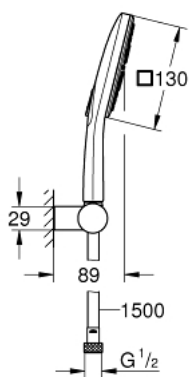

26 588 LS0 RAINSHOWER SMARTACTIVE 130 CUBE WALL HOLDER SET 3 SPRAYS

PRODUCT DESCRIPTION

- Tyc: moon white
- consisting of:
 - hand shower Rainshower SmartActive 130 Cube (26 582)
 - maximum flow rate (at 3 bar): 8.5 l/min
 - spray plate moon white
 - wall shower holder, adjustable (27 055)
 - Silverflex shower hose 1500 mm 1/2" x 1/2" (28 364)
 - GROHE EcoJoy - Less water, perfect flow
 - GROHE DreamSpray - perfect spray pattern
 - GROHE LongLife finish
 - GROHE SpeedClean - effortless limescale removal
 - Inner WaterGuide - inner insulation for surface protection
 - TwistStop - to prevent hose from twisting
 - suitable for instantaneous heater

26 588 LS0 **RAINSHOWER SMARTACTIVE 130 CUBE WALL HOLDER SET 3 SPRAYS**

SPARE PARTS

1: Dirt strainer (Spare part-nr. 0700200M)