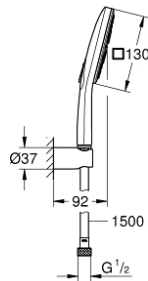

26 589 000 **RAINSHOWER SMARTACTIVE 130 CUBE WALL HOLDER SET 3 SPRAYS**

**PRODUCT DESCRIPTION**

- Colour: chrome
- consisting of:
  - hand shower Rainshower SmartActive 130 Cube (26 582)
  - maximum flow rate (at 3 bar): 8.5 l/min
  - wall shower holder (27 056)
  - Silverflex shower hose 1500 mm 1/2" x 1/2" (28 364)
  - GROHE EcoJoy - less water, perfect flow
  - GROHE DreamSpray - perfect spray pattern
  - GROHE LongLife finish
  - GROHE SpeedClean - effortless limescale removal
  - Inner WaterGuide - inner insulation for surface protection
  - TwistStop - to prevent hose from twisting
  - suitable for instantaneous heater

26 589 000 **RAINSHOWER SMARTACTIVE 130 CUBE WALL HOLDER SET 3 SPRAYS**

**SPARE PARTS**

1: Dirt strainer (Spare part-nr. 0700200M)