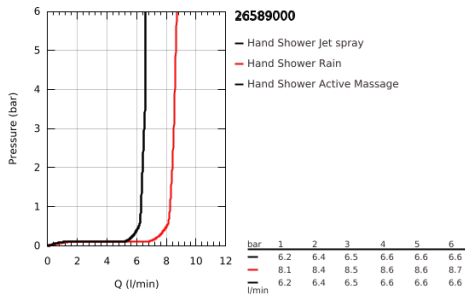

26 589 000 **RAINSHOWER SMARTACTIVE 130 CUBE WALL HOLDER SET 3 SPRAYS**

**PRODUCT DESCRIPTION**

- Colour: chrome
- consisting of:
  - hand shower Rainshower SmartActive 130 Cube (26 582)
  - maximum flow rate (at 3 bar): 8.5 l/min
  - wall shower holder (27 056)
  - Silverflex shower hose 1500 mm 1/2" x 1/2" (28 364)
  - GROHE EcoJoy - less water, perfect flow
  - GROHE DreamSpray - perfect spray pattern
  - GROHE LongLife finish
  - GROHE SpeedClean - effortless limescale removal
  - Inner WaterGuide - inner insulation for surface protection
  - TwistStop - to prevent hose from twisting
  - suitable for instantaneous heater