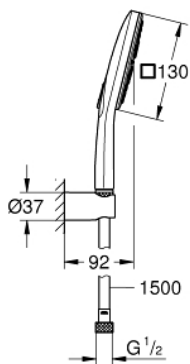

26 589 000 RAINSHOWER SMARTACTIVE 130 CUBE WALL HOLDER SET 3 SPRAYS

PRODUCT DESCRIPTION

- Tyc: Chrome
- consisting of:
 - hand shower Rainshower SmartActive 130 Cube (26 582)
 - maximum flow rate (at 3 bar): 8.5 l/min
 - wall shower holder (27 056)
 - Silverflex shower hose 1500 mm 1/2" x 1/2" (28 364)
 - GROHE EcoJoy - Less water, perfect flow
 - GROHE DreamSpray - perfect spray pattern
 - GROHE LongLife finish
 - GROHE SpeedClean - effortless limescale removal
 - Inner WaterGuide - inner insulation for surface protection
 - TwistStop - to prevent hose from twisting
 - suitable for instantaneous heater

26 589 000 **RAINSHOWER SMARTACTIVE 130 CUBE WALL HOLDER SET 3 SPRAYS**

SPARE PARTS

1: Dirt strainer (Spare part-nr. 0700200M)