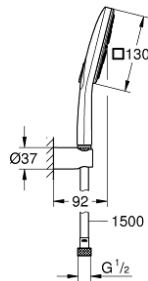

26 589 LS0 RAINSHOWER SMARTACTIVE 130 CUBE WALL HOLDER SET 3 SPRAYS

PRODUCT DESCRIPTION

- Colour: moon white
- consisting of:
 - hand shower Rainshower SmartActive 130 Cube (26 582)
 - maximum flow rate (at 3 bar): 8.5 l/min
 - spray plate moon white
 - wall shower holder (27 056)
 - Silverflex shower hose 1500 mm 1/2" x 1/2" (28 364)
 - GROHE EcoJoy - less water, perfect flow
 - GROHE DreamSpray - perfect spray pattern
 - GROHE LongLife finish
 - GROHE SpeedClean - effortless limescale removal
 - Inner WaterGuide - inner insulation for surface protection
 - TwistStop - to prevent hose from twisting
- suitable for instantaneous heater

26 589 LS0 **RAINSHOWER SMARTACTIVE 130 CUBE WALL HOLDER SET 3 SPRAYS**

SPARE PARTS

1: Dirt strainer (Spare part-nr. 0700200M)