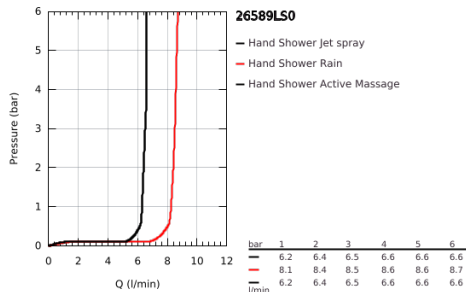

26 589 LS0 RAINSHOWER SMARTACTIVE 130 CUBE WALL HOLDER SET 3 SPRAYS

PRODUCT DESCRIPTION

- Colour: moon white
- consisting of:
 - hand shower Rainshower SmartActive 130 Cube (26 582)
 - maximum flow rate (at 3 bar): 8.5 l/min
 - spray plate moon white
 - wall shower holder (27 056)
 - Silverflex shower hose 1500 mm 1/2" x 1/2" (28 364)
 - GROHE EcoJoy - less water, perfect flow
 - GROHE DreamSpray - perfect spray pattern
 - GROHE LongLife finish
 - GROHE SpeedClean - effortless limescale removal
 - Inner WaterGuide - inner insulation for surface protection
 - TwistStop - to prevent hose from twisting
- suitable for instantaneous heater