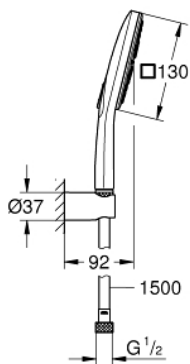

26 589 LS0 RAINSHOWER SMARTACTIVE 130 CUBE WALL HOLDER SET 3 SPRAYS

PRODUCT DESCRIPTION

- Tyc: moon white
- consisting of:
 - hand shower Rainshower SmartActive 130 Cube (26 582)
 - maximum flow rate (at 3 bar): 8.5 l/min
 - spray plate moon white
 - wall shower holder (27 056)
 - Silverflex shower hose 1500 mm 1/2" x 1/2" (28 364)
 - GROHE EcoJoy - Less water, perfect flow
 - GROHE DreamSpray - perfect spray pattern
 - GROHE LongLife finish
 - GROHE SpeedClean - effortless limescale removal
 - Inner WaterGuide - inner insulation for surface protection
 - TwistStop - to prevent hose from twisting
 - suitable for instantaneous heater

26 589 LS0 **RAINSHOWER SMARTACTIVE 130 CUBE WALL HOLDER SET 3 SPRAYS**

SPARE PARTS

1: Dirt strainer (Spare part-nr. 0700200M)