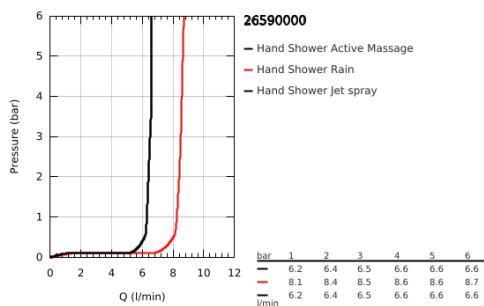

## 26 590 000 RAINSHOWER SMARTACTIVE 150 HAND SHOWER 3 SPRAYS

### PRODUCT DESCRIPTION

- Colour: chrome
- spray plate in corresponding colour
- spray patterns: Rain, Jet, ActiveMassage
- maximum flow rate (at 3 bar): 8.5 l/min
- GROHE EcoJoy - less water, perfect flow
- GROHE DreamSpray - perfect spray pattern
- GROHE SmartTip showering spray selection via push of a ring
- GROHE LongLife finish
- GROHE SpeedClean - effortless limescale removal
- Inner WaterGuide - inner insulation for surface protection
- universal mounting system, fitting all standard shower hoses
- suitable for instantaneous heater
- male connection thread 1/2"