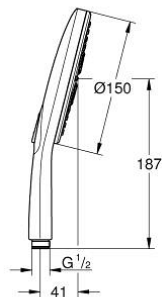

### PRODUCT DESCRIPTION

- Colour: chrome
- spray plate in corresponding colour
- spray patterns: Rain, Jet, ActiveMassage
- maximum flow rate (at 3 bar): 8.5 l/min
- GROHE EcoJoy - less water, perfect flow
- GROHE DreamSpray - perfect spray pattern
- GROHE SmartTip showering spray selection via push of a ring
- GROHE LongLife finish
- GROHE SpeedClean - effortless limescale removal
- Inner WaterGuide - inner insulation for surface protection
- universal mounting system, fitting all standard shower hoses
- suitable for instantaneous heater
- male connection thread 1/2"