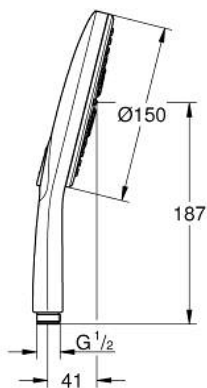

26 590 000 RAINSHOWER SMARTACTIVE 150 HAND SHOWER 3 SPRAYS

PRODUCT DESCRIPTION

- Tyc: Chrome
- spray plate in corresponding colour
- spray patterns: Rain, Jet, ActiveMassage
- maximum flow rate (at 3 bar): 8.5 l/min
- GROHE EcoJoy - Less water, perfect flow
- GROHE DreamSpray - perfect spray pattern
- GROHE SmartTip showering spray selection via push of a ring
- GROHE LongLife finish
- GROHE SpeedClean - effortless limescale removal
- Inner WaterGuide - inner insulation for surface protection
- universal mounting system, fitting all standard shower hoses
- suitable for instantaneous heater
- male connection thread 1/2"

26 590 000 **RAINSHOWER SMARTACTIVE 150 HAND SHOWER 3 SPRAYS**

SPARE PARTS

1: Dirt strainer (Spare part-nr. 0700200M)