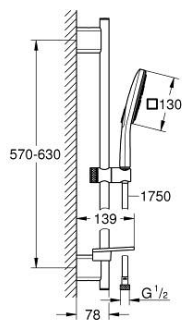

26 596 000 VITALIO SMARTACTIVE 130 CUBE SHOWER RAIL SET 3 SPRAYS

PRODUCT DESCRIPTION

- Colour: chrome
- consisting of:
 - hand shower Vitalio SmartActive 130 Cube (26 595)
 - maximum flow rate (at 3 bar): 9.5 l/min
 - shower rail 600 mm
 - with wall holders made of metal
 - VitalioFlex Silver shower hose 1750 mm (27 506)
 - GROHE EasyReach tray
 - GROHE EcoJoy - less water, perfect flow
 - GROHE DreamSpray - perfect spray pattern
 - GROHE LongLife finish
 - GROHE FastFixation Plus adjustable distance between brackets for adaption to existing drilling holes
 - GROHE TileFix adjustable depth on upper and lower bracket
 - GROHE SpeedClean - effortless limescale removal
 - Inner WaterGuide - inner insulation for surface protection
 - TwistStop - to prevent hose from twisting
 - suitable for instantaneous heater
 - min. recommended pressure 1.0 bar

26 596 000 **VITALIO SMARTACTIVE 130 CUBE SHOWER RAIL SET 3 SPRAYS**

SPARE PARTS

- 1: Shower rail holder (Spare part-nr. 48425000)
- 2: Glide element (Spare part-nr. 48424000)
- 3: Soap dish (Spare part-nr. 48426000)
- 4: Dirt strainer (Spare part-nr. 0700200M)