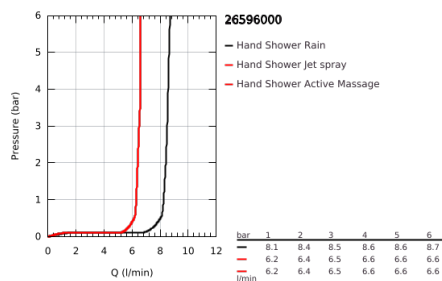

26 596 000 VITALIO SMARTACTIVE 130 CUBE SHOWER RAIL SET 3 SPRAYS

PRODUCT DESCRIPTION

- Colour: chrome
- consisting of:
 - hand shower Vitalio SmartActive 130 Cube (26 595)
 - maximum flow rate (at 3 bar): 9.5 l/min
 - shower rail 600 mm
 - with wall holders made of metal
 - VitalioFlex Silver shower hose 1750 mm (27 506)
 - GROHE EasyReach tray
 - GROHE EcoJoy - less water, perfect flow
 - GROHE DreamSpray - perfect spray pattern
 - GROHE LongLife finish
 - GROHE FastFixation Plus adjustable distance between brackets for adaption to existing drilling holes
 - GROHE TileFix adjustable depth on upper and lower bracket
 - GROHE SpeedClean - effortless limescale removal
 - Inner WaterGuide - inner insulation for surface protection
 - TwistStop - to prevent hose from twisting
 - suitable for instantaneous heater
 - min. recommended pressure 1.0 bar

26 596 000 **VITALIO SMARTACTIVE 130 CUBE SHOWER RAIL SET 3 SPRAYS**

SPARE PARTS

- 1: Shower rail holder (Spare part-nr. 48425000)
- 2: Glide element (Spare part-nr. 48424000)
- 3: Soap dish (Spare part-nr. 48426000)
- 4: Dirt strainer (Spare part-nr. 0700200M)