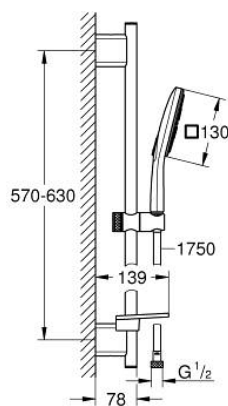

## 26 596 000 VITALIO SMARTACTIVE 130 CUBE SHOWER RAIL SET 3 SPRAYS

### PRODUCT DESCRIPTION

- Tyc: Chrome
- consisting of:
  - hand shower Vitalio SmartActive 130 Cube (26 595)
  - maximum flow rate (at 3 bar): 9.5 l/min
  - shower rail 600 mm
  - with wall holders made of metal
  - VitalioFlex Silver shower hose 1750 mm (27 506)
  - GROHE EasyReach tray
  - GROHE EcoJoy - Less water, perfect flow
  - GROHE DreamSpray - perfect spray pattern
  - GROHE LongLife finish
  - GROHE FastFixation Plus adjustable distance between brackets for adaption to existing drilling holes
  - GROHE TileFix adjustable depth on upper and lower bracket
  - GROHE SpeedClean - effortless limescale removal
  - Inner WaterGuide - inner insulation for surface protection
  - TwistStop - to prevent hose from twisting
  - suitable for instantaneous heater
  - min. recommended pressure 1.0 bar

26 596 000 **VITALIO SMARTACTIVE 130 CUBE SHOWER RAIL SET 3 SPRAYS**

**SPARE PARTS**

- 1: Shower rail holder (Spare part-nr. 48425000)
- 2: Glide element (Spare part-nr. 48424000)
- 3: Soap dish (Spare part-nr. 48426000)
- 4: Dirt strainer (Spare part-nr. 0700200M)