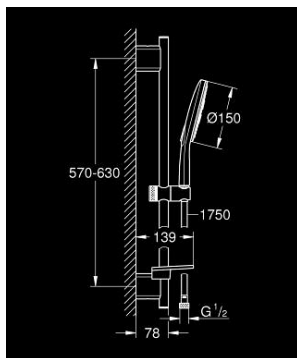

26 598 000 VITALIO SMARTACTIVE 150 SHOWER RAIL SET 3 SPRAYS

PRODUCT DESCRIPTION

- Colour: chrome
- consisting of:
 - hand shower Vitalio SmartActive 150 (26 597)
 - maximum flow rate (at 3 bar): 8.5 l/min
 - shower rail 600 mm
 - with wall holders made of metal
 - VitalioFlex Silver shower hose 1750 mm (27 506)
 - GROHE EasyReach tray
 - GROHE EcoJoy - less water, perfect flow
 - GROHE DreamSpray - perfect spray pattern
 - GROHE LongLife finish
 - GROHE FastFixation Plus adjustable distance between brackets for adaption to existing drilling holes
 - GROHE TileFix adjustable depth on upper and lower bracket
 - GROHE SpeedClean - effortless limescale removal
 - Inner WaterGuide - inner insulation for surface protection
 - TwistStop - to prevent hose from twisting
 - min. recommended pressure 1.0 bar

26 598 000 VITALIO SMARTACTIVE 150 SHOWER RAIL SET 3 SPRAYS

SPARE PARTS

- 1: Shower rail holder (Spare part-nr. 48425000)
- 2: Glide element (Spare part-nr. 48424000)
- 3: Soap dish (Spare part-nr. 48426000)
- 4: Dirt strainer (Spare part-nr. 0700200M)