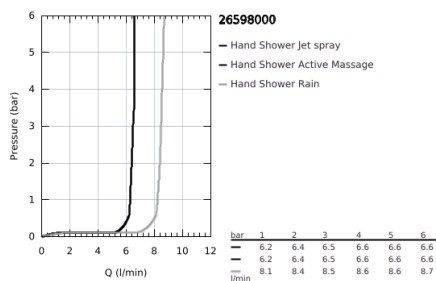

26 598 000 VITALIO SMARTACTIVE 150 SHOWER RAIL SET 3 SPRAYS

PRODUCT DESCRIPTION

- Colour: chrome
- consisting of:
 - hand shower Vitalio SmartActive 150 (26 597)
 - maximum flow rate (at 3 bar): 8.5 l/min
 - shower rail 600 mm
 - with wall holders made of metal
 - VitalioFlex Silver shower hose 1750 mm (27 506)
 - GROHE EasyReach tray
 - GROHE EcoJoy - less water, perfect flow
 - GROHE DreamSpray - perfect spray pattern
 - GROHE LongLife finish
 - GROHE FastFixation Plus adjustable distance between brackets for adaption to existing drilling holes
 - GROHE TileFix adjustable depth on upper and lower bracket
 - GROHE SpeedClean - effortless limescale removal
 - Inner WaterGuide - inner insulation for surface protection
 - TwistStop - to prevent hose from twisting
 - min. recommended pressure 1.0 bar

26 598 000 VITALIO SMARTACTIVE 150 SHOWER RAIL SET 3 SPRAYS

SPARE PARTS

- 1: Shower rail holder (Spare part-nr. 48425000)
- 2: Glide element (Spare part-nr. 48424000)
- 3: Soap dish (Spare part-nr. 48426000)
- 4: Dirt strainer (Spare part-nr. 0700200M)