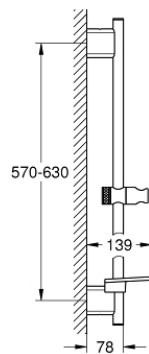

26 599 000 VITALIO SMARTACTIVE SHOWER RAIL 600 MM

PRODUCT DESCRIPTION

- Colour: chrome
- with wall holders made of metal
- glide element and swivel holder
- GROHE FastFixation Plus (adjustable distance between wall shower holders for adaption to existing drillings)
- GROHE TileFix adjustable depth on upper and lower bracket
- GROHE EasyReach tray
- GROHE LongLife finish

26 599 000 VITALIO SMARTACTIVE SHOWER RAIL 600 MM

SPARE PARTS

- 1: Shower rail holder (Spare part-nr. 48425000)
- 2: Glide element (Spare part-nr. 48424000)
- 3: Soap dish (Spare part-nr. 48426000)