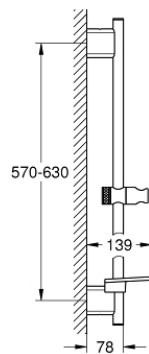

## 26 602 000 RAINSHOWER SMARTACTIVE SHOWER RAIL 600 MM

### PRODUCT DESCRIPTION

- Tyc: Chrome
- with wall holders made of metal
- glide element and swivel holder
- GROHE FastFixation Plus (adjustable distance between wall shower holders for adaption to existing drillings)
- GROHE TileFix adjustable depth on upper and lower bracket
- GROHE EasyReach tray
- GROHE LongLife finish

26 602 000 **RAINSHOWER SMARTACTIVE SHOWER RAIL 600 MM**

**SPARE PARTS**

- 1: Shower rail holder (Spare part-nr. 48425000)
- 2: Glide element (Spare part-nr. 48424000)
- 3: Soap dish (Spare part-nr. 48426000)