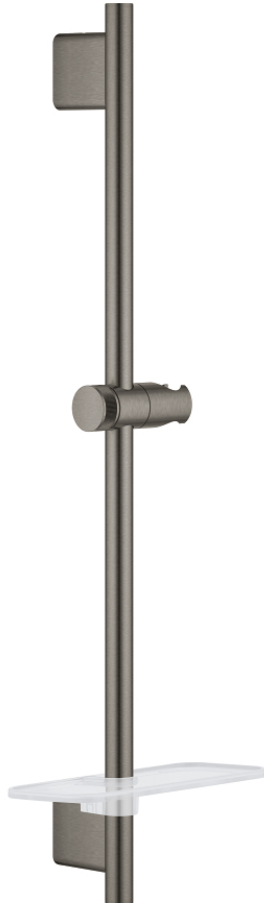

## 26 602 AL0 RAINSHOWER SMARTACTIVE SHOWER RAIL 600 MM

### PRODUCT DESCRIPTION

- Tyc: brushed hard graphite
- with wall holders made of metal
- glide element and swivel holder
- GROHE FastFixation Plus (adjustable distance between wall shower holders for adaption to existing drillings)
- GROHE TileFix adjustable depth on upper and lower bracket
- GROHE EasyReach tray
- GROHE LongLife finish

### SPARE PARTS

- 1: Shower rail holder (Spare part-nr. 48425AL0)
- 2: Glide element (Spare part-nr. 48424AL0)
- 3: Soap dish (Spare part-nr. 48426000)