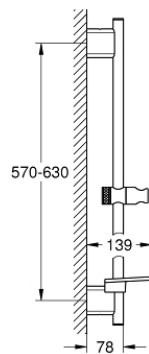

## 26 602 AL0 RAINSHOWER SMARTACTIVE SHOWER RAIL 600 MM

### PRODUCT DESCRIPTION

- Tyc: brushed hard graphite
- with wall holders made of metal
- glide element and swivel holder
- GROHE FastFixation Plus (adjustable distance between wall shower holders for adaption to existing drillings)
- GROHE TileFix adjustable depth on upper and lower bracket
- GROHE EasyReach tray
- GROHE LongLife finish

### SPARE PARTS

- 1: Shower rail holder (Spare part-nr. 48425AL0)
- 2: Glide element (Spare part-nr. 48424AL0)
- 3: Soap dish (Spare part-nr. 48426000)