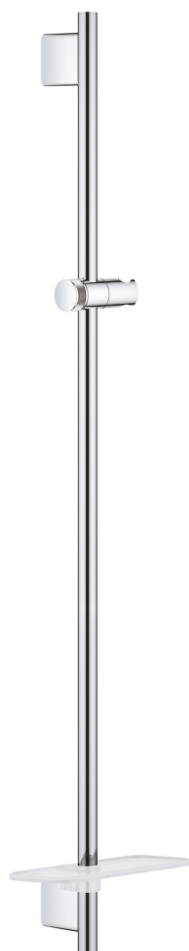

26 603 000 RAINSHOWER SMARTACTIVE SHOWER RAIL 900 MM

PRODUCT DESCRIPTION

- Tyc: Chrome
- with wall holders made of metal
- glide element and swivel holder
- GROHE FastFixation Plus (adjustable distance between wall shower holders for adaption to existing drillings)
- GROHE TileFix adjustable depth on upper and lower bracket
- GROHE EasyReach tray
- GROHE LongLife finish

26 603 000 **RAINSHOWER SMARTACTIVE SHOWER RAIL 900 MM**

SPARE PARTS

- 1: Shower rail holder (Spare part-nr. 48425000)
- 2: Glide element (Spare part-nr. 48424000)
- 3: Soap dish (Spare part-nr. 48426000)