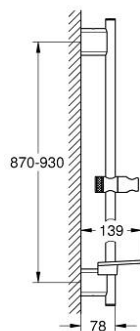

26 603 AL0 RAINSHOWER SMARTACTIVE SHOWER RAIL 900 MM

PRODUCT DESCRIPTION

- Colour: brushed hard graphite
- with wall holders made of metal
- glide element and swivel holder
- GROHE FastFixation Plus (adjustable distance between wall shower holders for adaption to existing drillings)
- GROHE TileFix adjustable depth on upper and lower bracket
- GROHE EasyReach tray
- GROHE LongLife finish

26 603 AL0 RAINSHOWER SMARTACTIVE SHOWER RAIL 900 MM

SPARE PARTS

- 1: Shower rail holder (Spare part-nr. 48425AL0)
- 2: Glide element (Spare part-nr. 48424AL0)
- 3: Soap dish (Spare part-nr. 48426000)