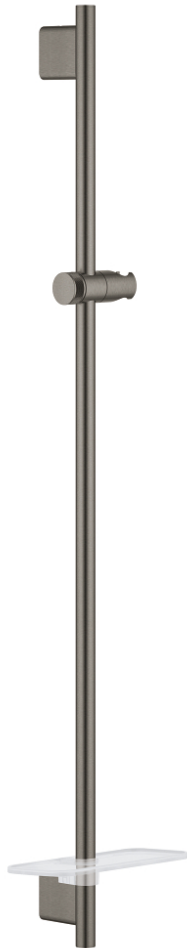

26 603 AL0 RAINSHOWER SMARTACTIVE SHOWER RAIL 900 MM

PRODUCT DESCRIPTION

- Colour: brushed hard graphite
- with wall holders made of metal
- glide element and swivel holder
- GROHE FastFixation Plus (adjustable distance between wall shower holders for adaption to existing drillings)
- GROHE TileFix adjustable depth on upper and lower bracket
- GROHE EasyReach tray
- GROHE LongLife finish

26 603 AL0 RAINSHOWER SMARTACTIVE SHOWER RAIL 900 MM

SPARE PARTS

- 1: Shower rail holder (Spare part-nr. 48425AL0)
- 2: Glide element (Spare part-nr. 48424AL0)
- 3: Soap dish (Spare part-nr. 48426000)