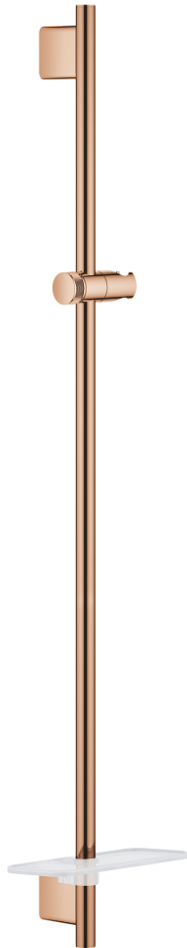

26 603 DA0 RAINSHOWER SMARTACTIVE SHOWER RAIL 900 MM

PRODUCT DESCRIPTION

- Colour: warm sunset
- with wall holders made of metal
- glide element and swivel holder
- GROHE FastFixation Plus (adjustable distance between wall shower holders for adaption to existing drillings)
- GROHE TileFix adjustable depth on upper and lower bracket
- GROHE EasyReach tray
- GROHE LongLife finish